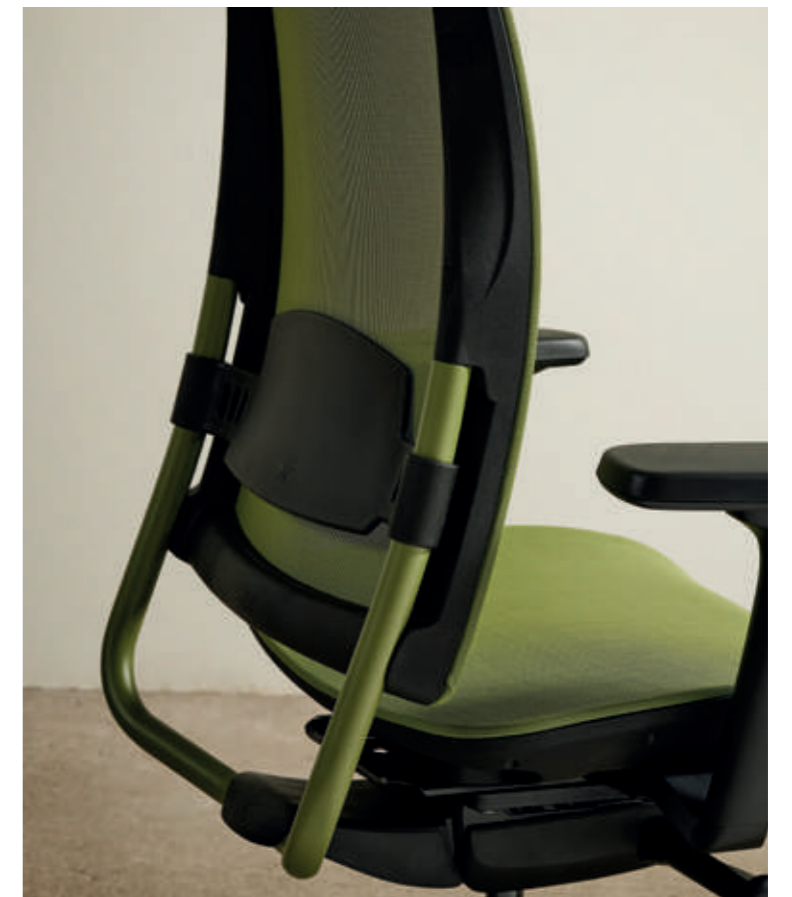

4OMDI24, rete verde/total green mesh BL 804