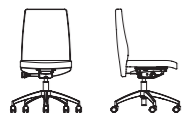

4OFGI26+4OFGI28
4OFGI30
L 67 x W 67 x H 97 cm