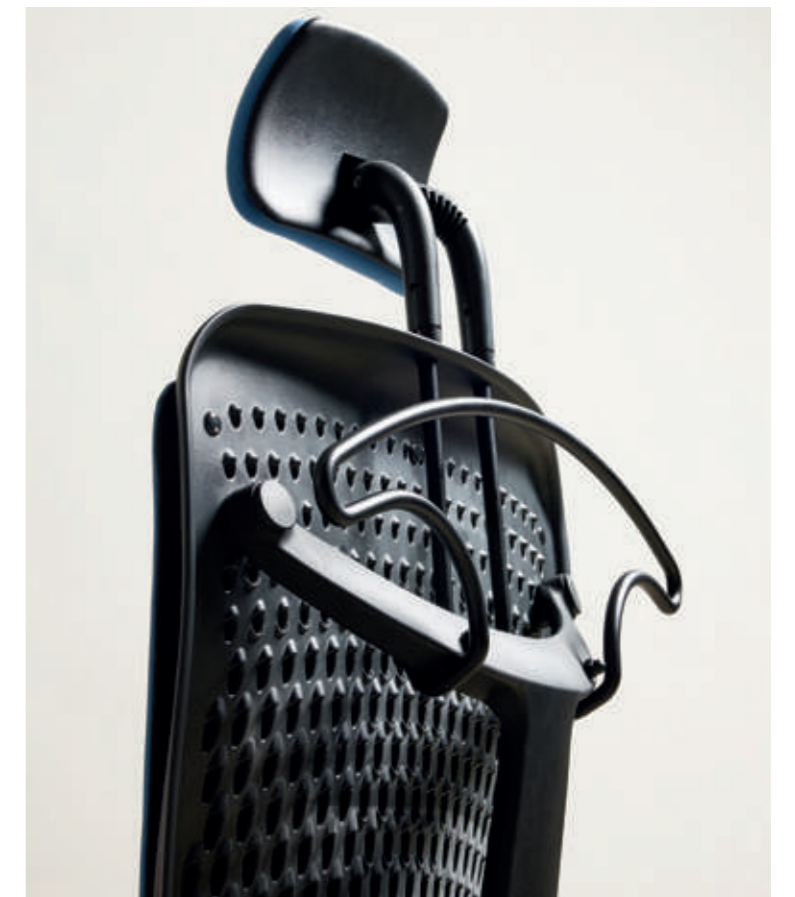

Poggiatesta con porta giacca
incorporato.

Headrest with integrated coat rack.

4PKGI16