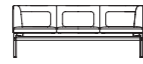

4POTE208+4POTE216
L 124 x W 62 x H 73 cm

4POTE226+4POTE234
L 185 x W 62 x H 73 cm