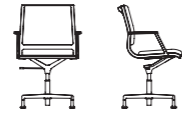

4NL2812
L 60 x W 60 x H 85 cm