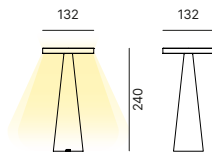

CD LED

CD Led rechargeable table, round
 CD Led lampe de table rechargeable, rond
 CD Led aufladbare Tischlampe, rund

CODE / REFERENCE / ART. NR.

PRICE / PRIX / PREIS

K31LBE0L02

363 PTS

3W LED

110-240V