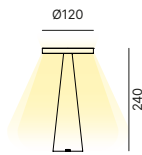

=

CD LED

CD Led rechargeable table, square
 CD Led lampe de table rechargeable, carré
 CD Led aufladbare Tischlampe, quadratisch

CODE / REFERENCE / ART. NR.

PRICE / PRIX / PREIS

K31LBE0L00

363 PTS

3W LED