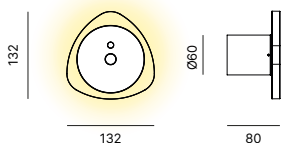

=

CD Led wall, triangular
 CD Led applique, triangulaire
 CD Led Wand, dreieckig

CODE / REFERENCE / ART. NR.

PRICE / PRIX / PREIS

K31AQE0L01

281 PTS

8,4W LED

220-240V