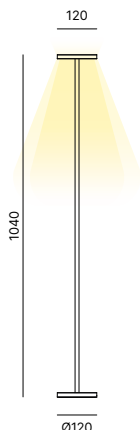

CD Led floor, round

CD Led lampadaire, rond

CD Led Boden, rund

CODE / REFERENCE / ART. NR.

K31TRE0L00

PRICE / PRIX / PREIS

372 PTS

9,5W LED