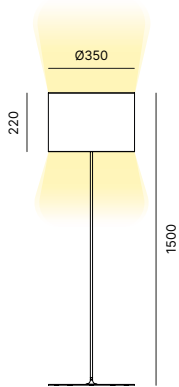

Half Moon floor small

Half Moon petit, lampadaire

Half Moon Boden klein

CODE / REFERENCE / ART. NR.

K03TREOP00

PRICE / PRIX / PREIS

401 PTS

MAX 1XE27 100W