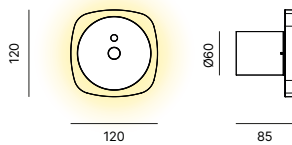

=

CD LED

CD Led wall, square
 CD Led applique, carré
 CD Led Wand, quadratisch

CODE / REFERENCE / ART. NR.

PRICE / PRIX / PREIS

K31AQE0L02

281 PTS

8,4W LED