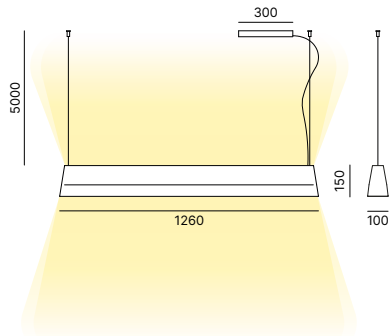

CODE / REFERENCE / ART. NR.

K29SPE0L00

PRICE / PRIX / PREIS

1076 PTS

67,2W LED

110-240V

CRI80

DRIVER / TRANSFORMATEUR / TRAFU : Included / Inclus / Inbegriffen