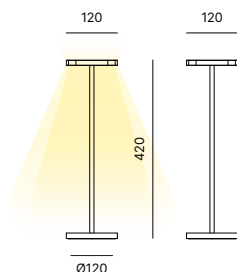

=

Transparent PC ring
Anneau PC transparent
Ring PC Transparent

AC0021

=

CD Led table, square

CD Led lampe de table, carré

CD Led Tisch, quadratisch

CODE / REFERENCE / ART. NR.