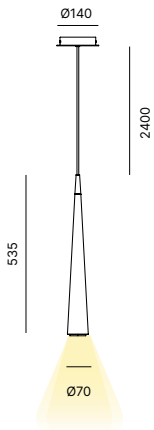

Drink pendant 54
Drink suspension 54
Drink Aufhängung 54

CODE / REFERENCE / ART. NR.

PRICE / PRIX / PREIS

K04SPE0L00

382 PTS

6,3W LED

220-240V

2700K

CRI90

FUNCTION / COMMANDE / STEUERUNG : **T/fase**

DRIVER / TRANSFORMATEUR / TRAFO : **Included** / Inclus / Inbegriffen

CEILING ROSE / ROSACE / BALDACHIN : **Not included** / Pas inclus / Nicht inbegriffen

CABLE / CABLE / KABEL : 2400mm **Black** / Noir / Schwarz

1 box
0,033 M³
4,00
4,50

LAMP FINISH / FINITION DE LA LAMPE / AUSFÜHRUNG LAMPE

Black goffratino Noir gaufré Schwarz geprägt		FLM006	=
White Blanc Weiß		FLM007	=
Bronze Bronze Bronze		FLM008	+43 PTS
Corten Corten Corten		FLM009	+43 PTS
Gold Or Gold		FLM013	+43 PTS

SWITCH / COMMANDE / STEUERUNG

DALI/Push dimm	CMD003	+63 PTS

CEILING ROSE / ROSACE / BALDACHIN

Black goffratino Noir gaufré Schwarz geprägt	FRM006	+56 PTS
White Blanc Weiß	FRM007	+56 PTS
Bronze Bronze Bronze	FRM008	+69 PTS
Corten Corten Corten	FRM009	+69 PTS