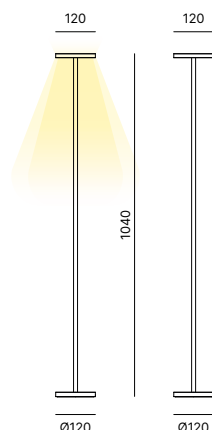

=

CD Led floor, square

CD Led lampadaire, carré

CD Led Boden, quadratisch

CODE / REFERENCE / ART. NR.

K31TRE0L02

PRICE / PRIX / PREIS

372 PTS