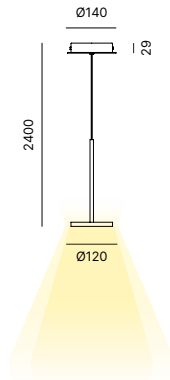

CD LED

CD Led pendant down light, round
CD Led suspension directe, rond
CD Led direkte Aufhängung, rund

CODE / REFERENCE / ART. NR.	PRICE / PRIX / PREIS
K31SPE0L00	226 PTS
6,7W LED	
2700K	
CRI90	
DRIVER / TRANSFORMATEUR / TRAF0 : Not included / Pas inclus / Nicht inbegriffen	
CEILING ROSE / ROSACE / BALDACHIN : Not included / Pas inclus / Nicht inbegriffen	
CABLE / CABLE / KABEL : 2400mm Black / Noir / Schwarz	

CE IP20 1250lm

1 box
0,006 M³ 0,50
0,90

LAMP FINISH / FINITION DE LA LAMPE / AUSFÜHRUNG LAMPE

Matt black
Noir mat
Mattschwarz

FLM015

=

OPTIONS / OPTIONS / OPTIONEN

without driver, with switch on-off, without ceiling rose
sans transformateur, avec commande on-off, sans rosace
kein Trafo, on-off Steuerung, kein baldachin

O31001

=

with driver 220-240V, with switch T-fase, without ceiling rose
avec transformateur 220-240V, avec commande T-fasel, sans rosace
mit Trafo 220-240V, T-fase Steuerung, kein baldachin

O31002

+34 PTS

with driver 220-240V, with switch T-fase, with matt black ceiling rose
avec transformateur 220-240V, avec commande T-fasel, avec rosace noir opaque
mit Trafo 220-240V, T-fase Steuerung, mit mattschwarzen Baldachin

O31003

+69 PTS

CABLE / CABLE / KABEL

Power cable and metal rope L.5000mm
Câble d'alimentation/cables L.5000mm
Stromversorgungskabel/Seile L.5000mm

LCV001

+41 PTS

ACCESSORIES / ACCESSOIRES / ZUBEHÖR

Red PC ring
Anneau PC rouge
Ring PC rot

AC0014

=

Blue PC ring
Anneau PC bleu
Ring PC blau

AC0015

=

Light blue PC ring
Anneau PC bleu clair
Ring PC hellblau

AC0016

=

Green PC ring
Anneau PC vert
Ring PC grün

AC0017

=