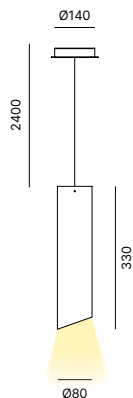

Slice pendant 30

Slice suspension 30

Slice Aufhängung 30

CODE / REFERENCE / ART. NR.

K02SPE0L00

PRICE / PRIX / PREIS

227 PTS

6,3W LED

220-240V

2700K

CRI90

FUNCTION / COMMANDE / STEUERUNG : **T/fase**

DRIVER / TRANSFORMATEUR / TRAFO : **Included** / Inclus / Inbegriffen

CEILING ROSE / ROSACE / BALDACHIN : **Not included** / Pas inclus / Nicht inbegriffen

CABLE / CABLE / KABEL : 2400mm **Black** / Noir / Schwarz

LAMP FINISH / FINITION DE LA LAMPE / AUSFÜHRUNG LAMPE

Black goffratino Noir gaufré Schwarz geprägt		FLM006	=
White Blanc Weiß		FLM007	=
Bronze Bronze Bronze		FLM008	+17 PTS
Corten Corten Corten		FLM009	+17 PTS
Gold Or Gold		FLM013	+17 PTS

SWITCH / COMMANDE / STEUERUNG

DALI/Push dimm	CMD003	+63 PTS

CEILING ROSE / ROSACE / BALDACHIN

Black goffratino Noir gaufré Schwarz geprägt	FRM006	=

CABLE / CABLE / KABEL

Power cable and metal rope L.5000mm Câble d'alimentation/cables L.5000mm Stromversorgungskabel/Seile L.5000mm	LCV001	+41 PTS

LIGHTING / ECLAIRAGE / BELEUCHTUNG

Light beam angle 45° Ouverture focale de 45° Blendenöffnung 45°	AFC003	=