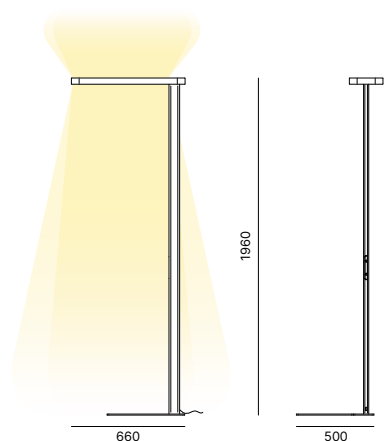

Type G - GRB 3 Poli

SPN008

=

CABLE / CABLE / KABEL

Black
Noir
Schwarz

CCV001

=

More floor 8
More lampadaire 8
More Boden 8