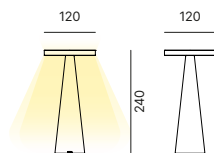

CD Led rechargeable table, triangular

CD Led lampe de table rechargeable, triangulaire

CD Led aufladbare Tischlampe, dreieckig

CODE / REFERENCE / ART. NR.

K31LBE0L01

PRICE / PRIX / PREIS

363 PTS

3W LED

110-240V

2700K

CRI90

FUNCTION / COMMANDE / STEUERUNG : **Touch Dimm**

DRIVER / TRANSFORMATEUR / TRAFO : **Included** / Inclus / Inbegriffen

CABLE / CABLE / KABEL : **Black** / Noir / Schwarz

LAMP FINISH / FINITION DE LA LAMPE / AUSFÜHRUNG LAMPE

White Blanc Weiß		FLM007	=
Matt black Noir mat Mattschwarz		FLM015	=

PLUG / PRISE DE COURANT / STECKER

Type C - EU 2 Poli CEE 7/16	SPN003	=

ACCESSORIES / ACCESSOIRES / ZUBEHÖR

Red PC ring Anneau PC rouge Ring PC rot	AC0014	=
Blue PC ring Anneau PC bleu Ring PC blau	AC0015	=
Light blue PC ring Anneau PC bleu clair Ring PC hellblau	AC0016	=
Green PC ring Anneau PC vert Ring PC grün	AC0017	=
Yellow PC ring Anneau PC jaune Ring PC gelb	AC0018	=
Orange PC ring Anneau PC orange Ring PC orange	AC0019	=
Transparent PC ring Anneau PC transparent Ring PC Transparent	AC0021	=