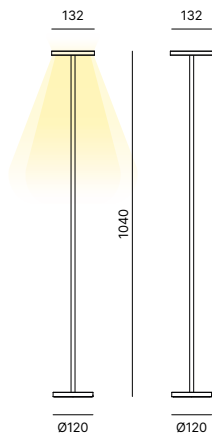

CD LED

CD Led floor, triangular
CD Led lampadaire, traingulaire
CD Led Boden, dreieckig

CODE / REFERENCE / ART. NR.

K31TRE0L01

PRICE / PRIX / PREIS

372 PTS

9,5W LED

110-240V

2700K

CRI90

FUNCTION / COMMANDE / STEUERUNG : **Gesture dimm**

DRIVER / TRANSFORMATEUR / TRAF0 : **Included / Inclus / Inbegriffen**

CABLE / CABLE / KABEL : **Black / Noir / Schwarz**

CE IP20

24V

1500lm

MacAdam
Step 3

1 box
0,028 M³

1,50
2,20

LAMP FINISH / FINITION DE LA LAMPE / AUSFÜHRUNG LAMPE

Matt black
Noir mat
Mattschwarz

FLM015

=

PLUG / PRISE DE COURANT / STECKER

Type C - EU 2 Poli CEE 7/16

SPN003

=

Type G - GRB 3 Poli

SPN008

=

ACCESSORIES / ACCESSOIRES / ZUBEHÖR

Red PC ring
Anneau PC rouge
Ring PC rot

AC0014

=

Blue PC ring
Anneau PC bleu
Ring PC blau

AC0015

=

Light blue PC ring
Anneau PC bleu clair
Ring PC hellblau

AC0016

=

Green PC ring
Anneau PC vert
Ring PC grün

AC0017

=

Yellow PC ring
Anneau PC jaune
Ring PC gelb

AC0018

=

Orange PC ring
Anneau PC orange
Ring PC orange

AC0019

=

Transparent PC ring
Anneau PC transparent
Ring PC Transparent

AC0021

=