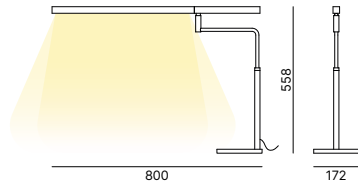

Ministick table

Ministick lampe de table

Ministick Tisch

CODE / REFERENCE / ART. NR.

KN3TVE0L00

PRICE / PRIX / PREIS

560 PTS

21,6W LED

110-240V

3000K

CRI90

FUNCTION / COMMANDE / STEUERUNG : **Touch Dimm**

DRIVER / TRANSFORMATEUR / TRAF0 : **Included / Inclus / Inbegriffen**

CE IP20 24V 1850lm MacAdam Step 3

1 box
0,042 M³ 5,50
5,80

LAMP FINISH / FINITION DE LA LAMPE / AUSFÜHRUNG LAMPE

Black goffrato
Noir gaufré
Schwarz geprägt

FLM006

=

White
Blanc
Weiß

FLM007

=

FRAME FINISH / FINITION DE LA STRUCTURE / AUSFÜHRUNG GESTELL

Brushed aluminium
Aluminium brossé
Aluminium gebürstet

FSM010

=

PLUG / PRISE DE COURANT / STECKER

Type C - EU 2 Poli CEE 7/16

SPN003

=

Type G - GRB 3 Poli

SPN008

=

CABLE / CABLE / KABEL

Black
Noir
Schwarz

CCV001

=