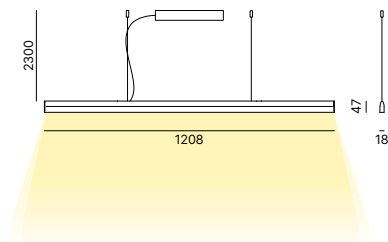

Fly pendant 120
Fly suspension 120
Fly Aufhängung 120

CODE / REFERENCE / ART. NR.

KN7SPE0L00

PRICE / PRIX / PREIS

230 PTS

23W LED

3000K

FUNCTION / COMMANDE / STEUERUNG : **On/Off**

DRIVER / TRANSFORMATEUR / TRAF0 : **Not included** / Pas inclus / Nicht inbegriffen

CEILING ROSE / ROSACE / BALDACHIN : **Not included** / Pas inclus / Nicht inbegriffen

CABLE / CABLE / KABEL : 2400mm **Transparent** / Transparent / Durchsichtig

CE IP20 24V 3450lm

1 box
0,016 M³ 0,90
1,60

LAMP FINISH / FINITION DE LA LAMPE / AUSFÜHRUNG LAMPE

Black goffratino Noir gaufré Schwarz geprägt		FLM006	=
White Blanc Weiß		FLM007	=
Bronze Bronze Bronze		FLM008	+38 PTS
Corten Corten Corten		FLM009	+38 PTS
Gold Or Gold		FLM013	+38 PTS

OPTIONS / OPTIONS / OPTIONEN

without driver, with switch on-off, without ceiling rose sans transformateur, avec commande on-off, sans rosace kein Trafo, on-off Steuerung, kein baldachin	ON7001	=
with driver 220-240V, with switch on-off, without ceiling rose avec transformateur 220-240V, avec commande on-off, sans rosace mit Trafo 220-240V, on-off Steuerung, kein baldachin	ON7002	+58 PTS
with driver 220-240V, with switch on-off, with white ceiling rose avec transformateur 220-240V, avec commande on-off, avec rosace blanc mit Trafo 220-240V, on-off Steuerung, mit weissen Baldachin	ON7003	+127 PTS

CABLE / CABLE / KABEL

Power cable and metal rope L.5000mm Câble d'alimentation/cables L.5000mm Stromversorgungskabel/Seile L.5000mm	LCV001	+41 PTS