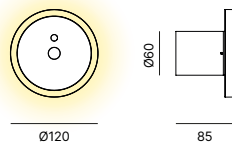

CD LED

CD Led wall, round
CD Led applique, rond
CD Led Wand, rund

CODE / REFERENCE / ART. NR.

PRICE / PRIX / PREIS

K31AQE0L00

281 PTS

8,4W LED

220-240V