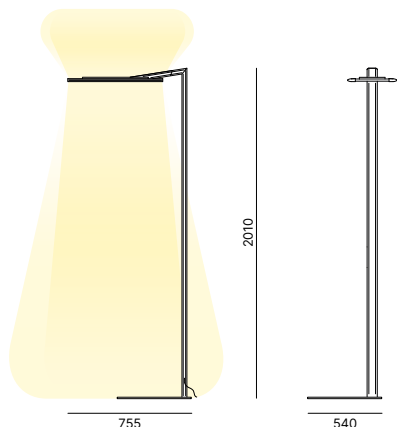

Fly floor 12
Fly lampadaire 12
Fly Boden 12

CODE / REFERENCE / ART. NR.

KN7TRE0L01

PRICE / PRIX / PREIS

1988 PTS

114W LED

110-240V

3000K

CRI90

FUNCTION / COMMANDE / STEUERUNG : **Touch Dimm**

CABLE / CABLE / KABEL : **Transparent** / Transparent / Durchsichtig

CE IP20 24V 11400lm MacAdam Step 3

2 box
0,306 M³ 18,60
22,60

LAMP FINISH / FINITION DE LA LAMPE / AUSFÜHRUNG LAMPE

Black goffratino
Noir gaufré
Schwarz geprägt

FLM006

=

White
Blanc
Weiß

FLM007

=

PLUG / PRISE DE COURANT / STECKER

Type C - EU 2 Poli CEE 7/16

SPN003

=

Type G - GRB 3 Poli

SPN008

+23 PTS