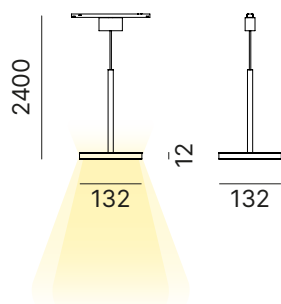

CODE / REFERENCE / ART. NR.	PRICE / PRIX / PREIS
K32FRE0L18	343 PTS
8,4W LED	
CRI90	
FUNCTION / COMMANDE / STEUERUNG : On/Off	
CABLE / CABLE / KABEL : 2400mm Black / Noir / Schwarz	

CE IP20 III LED 48V 1250lm MacAdam Step 3 2 box 0,007 M³ KG 0,60 1,20

LAMP FINISH / FINITION DE LA LAMPE / AUSFÜHRUNG LAMPE

Matt black
Noir mat
Mattschwarz

FLM015

=

FRAME FINISH / FINITION DE LA STRUCTURE / AUSFÜHRUNG GESTELL

Black goffratino
Noir gaufré
Schwarz geprägt

FSM006

=

SWITCH / COMMANDE / STEUERUNG

DALI

CMD012

+42 PTS

LIGHTING / ECLAIRAGE / BELEUCHTUNG

2700K

TCL001

=

3000K

TCL002

=

ACCESSORIES / ACCESSOIRES / ZUBEHÖR

Red PC ring
Anneau PC rouge
Ring PC rot

AC0014

=

Blue PC ring
Anneau PC bleu
Ring PC blau

AC0015

=

Light blue PC ring
Anneau PC bleu clair
Ring PC hellblau

AC0016

=

Green PC ring
Anneau PC vert
Ring PC grün

AC0017

=