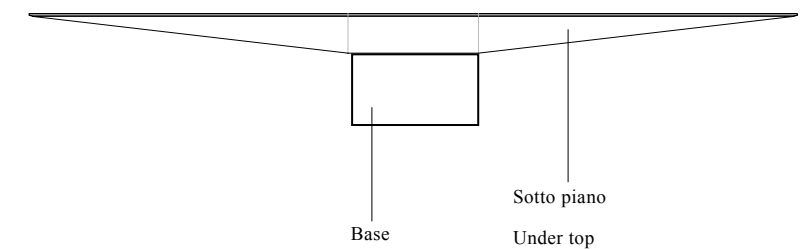

SOTTO TOP IN ACCIAIO VERNICIATO NERO E RIVESTITO IN CUIO.

UNDER TOP IN BLACK PAINTED FRAME COVERED IN SADDLE LEATHER.

BASE CON STRUTTURA IN ACCIAIO RIVESTITA CON 4 PANNELLI DISPONIBILI IN ESSENZA, LACCATI IN COLORE RAL OPPURE IN CUIO O PELLE.

BASE WITH STEEL STRUCTURE COVERED WITH 4 PANELS AVAILABLE IN VENEERED, LACQUERED IN RAL COLOR OR IN SADDLE LEATHER OR LEATHER.