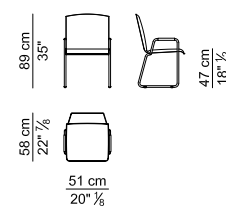

SEDIA CON E SENZA BRACCIOLO CON PARTE ESTERNA DI SCHIENALE E BRACCIOLO IN ESSENZA O LACCATA E PARTE INTERNA RIVESTITA IN CUIO O PELLE - CHAIR WITH OR WITHOUT ARMRESTS WITH OUTSIDE OF THE BACKREST IN WOOD OR LACQUERED AND INTERNAL PART COVERED IN SADDLE LEATHER OR LEATHER