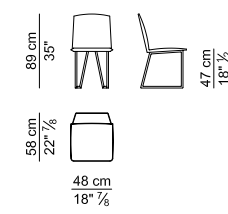

SEDIA CON E SENZA BRACCIOLO CON PARTE ESTERNA DI SCHIENALE E BRACCIOLO IN ESSENZA O LACCATA E PARTE INTERNA RIVESTITA IN CUIO O PELLE - CHAIR WITH OR WITHOUT ARMRESTS WITH OUTSIDE OF THE BACKREST IN WOOD OR LACQUERED AND INTERNAL PART COVERED IN SADDLE LEATHER OR LEATHER