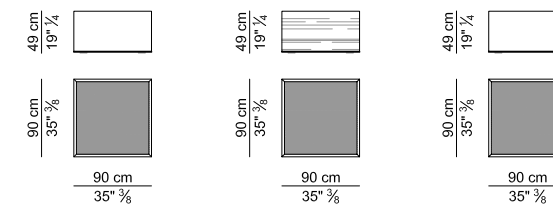

BASE IN ESSENZA/LACCATA/CUOIO - VENEERED/LACQUERED/SADDLE LEATHER BASE