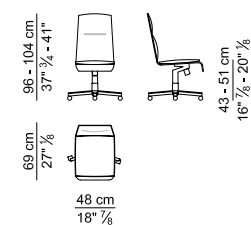

POLTRONE GIREVOLI IN CUIO O PELLE SENZA BRACCIOLO - SWIVEL ARMCHAIR IN SADDLE LEATHER OR LEATHER WITHOUT ARMRESTS