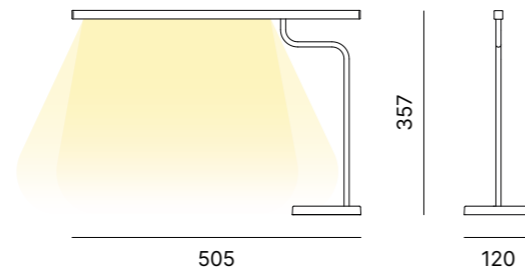

MICROSTIC - TABLE LAMP

Table lamp in powder coated aluminium.
Lampada da tavolo in alluminio verniciato.

10W LED
220-240V
3000K
CRI80
Touch Dimm

CE IP20 800lm