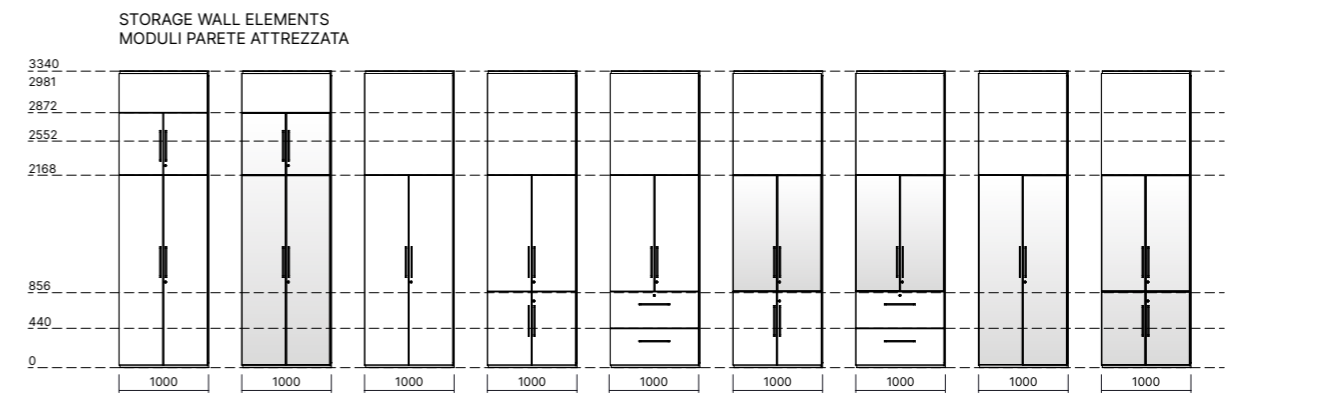

Partitions

S1 - H3

DESIGN OFFICE