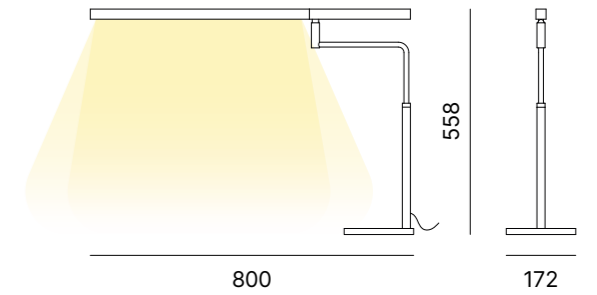

TABLE LAMP - FLOOR LAMP

Table lamp in powder coated aluminium. Brushed anodized aluminium shade and high-efficiency microprismatic diffuser.

Lampada da tavolo in alluminio verniciato. Paralume in alluminio spazzolato anodizzato e diffusore microprismatico ad alta efficienza.

15W LED
110-240V
3000K
CRI90
Touch Dimm

CE IP20 24V 1850lm MacAdam
Step 3

LAMP FINISH OPTIONS
FINITURE LAMPADA