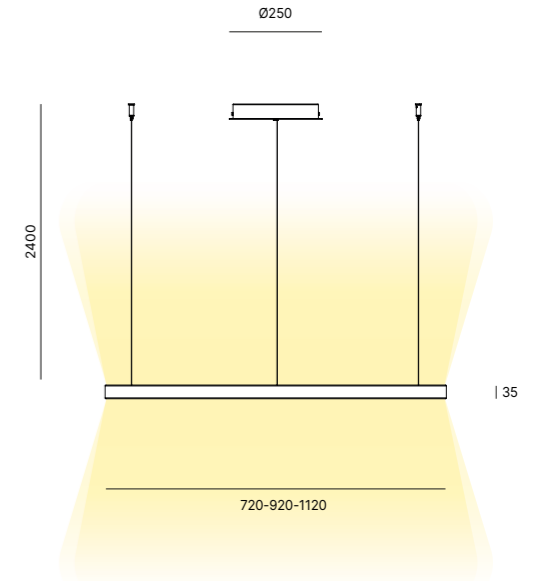

PENDANT LAMP

Pendant lamp in powder coated aluminium.
Lampada a sospensione in alluminio verniciato.

Planet 70	Planet 90	Planet 110
2700K	2700K	2700K
CRI90	CRI90	CRI90
ON-OFF | All in one	ON-OFF | All in one	ON-OFF | All in one

Down light	Down light	Down light
24W LED	42W LED	50W LED
4480 lm	5600 lm	6720lm

Up/Down light	Up/Down light	Up/Down light
48W LED	84W LED	100W LED
8960 lm	11200lm	13440lm

CE IP20 LED 24V MacAdam Step 3