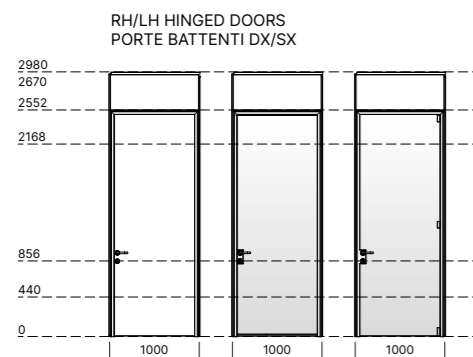

SOLID PANELS AND DOORS FINISH OPTIONS
FINITURE PANNELLI E PORTE CIECHE

MELAMINE
MELAMINICO

WOOD VENEER
LEGNO IMPIALLACCIATO

MATT LACQUER
LACCATO OPACO

Partitions

S1 - H2

General Selection

342