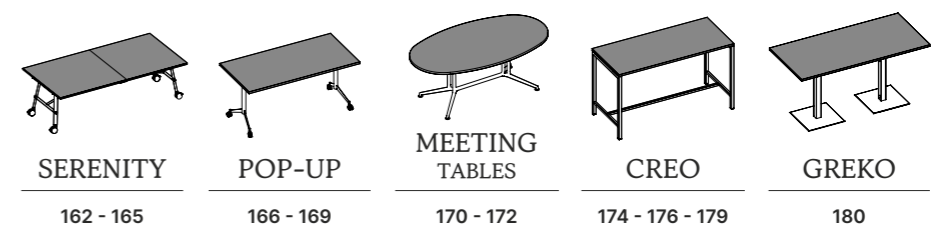

BOISERIE
135 cm high, with glass shelves, lacquered doors and back

Boiserie H. 135 cm con ripiani in vetro, ante e schiena laccate

BOISERIE
219 cm high, with glass shelves, lacquered doors and back

Boiserie H. 219 cm con ripiani in vetro, ante e schiena laccate

LIBRERIA
215 cm high lacquered
bookshelves
Libreria laccata H. 215 cm

LIBRERIA
256 cm high melamine
bookshelves with doors
Libreria in melaminico H. 256 cm con ante

04 MEETING AREA

Meeting Tables

Meeting Chairs