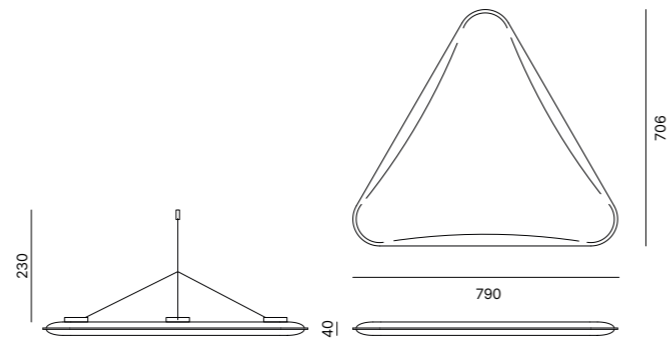

Acoustic panel

CLOAK

ACOUSTIC PANEL
Pendant or wall-mounted sound-absorbing triangular panel, fabric upholstered.
Pannello fonoassorbente triangolare, a parete o sospensione, rivestito in tessuto.