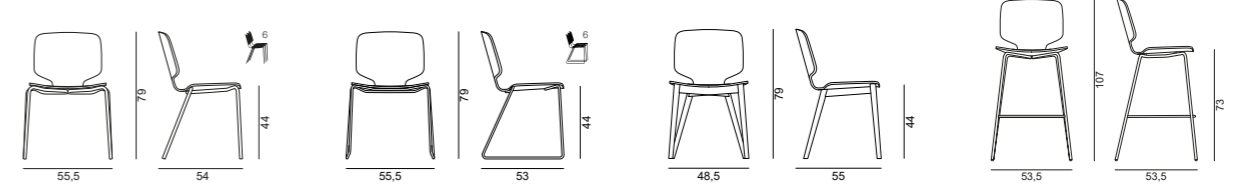

BASE FINISH OPTIONS
FINITURE DISPONIBILI BASE

METAL
METALLO

SOLID ASH WOOD
FRASSINO MASSELLO

LACQUERED
LACCATO

SHELL FINISH OPTIONS
FINITURE DISPONIBILI SCOCCA

SOLID ASH WOOD
FRASSINO MASSELLO

LACQUERED
LACCATO

SEAT FINISH OPTIONS
FINITURE DISPONIBILI SEDILE

FABRICS AND LEATHERS
TESSUTI E PELLI

Design Chairs

COMPASSO