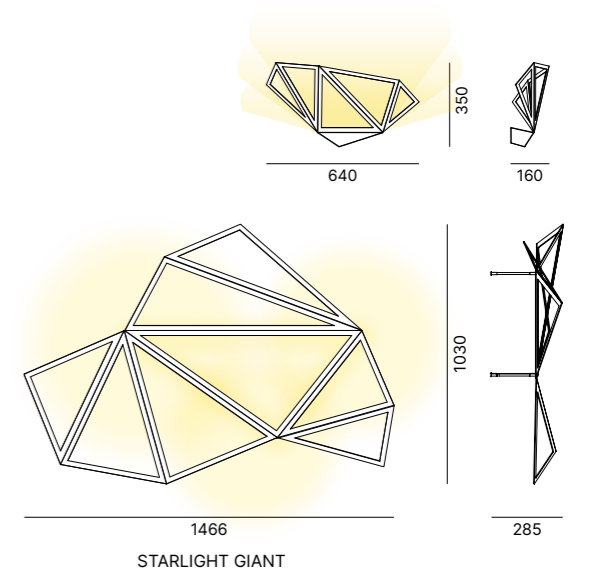

Starlight Giant

50W LED
5400 lm
2700K
CRI90
DALI/Push dimm

CE IP20 LED CE IP20 LED

LAMP FINISH OPTIONS
FINITURE LAMPADA

CEILING ROSE
ROSONE
PENDANT