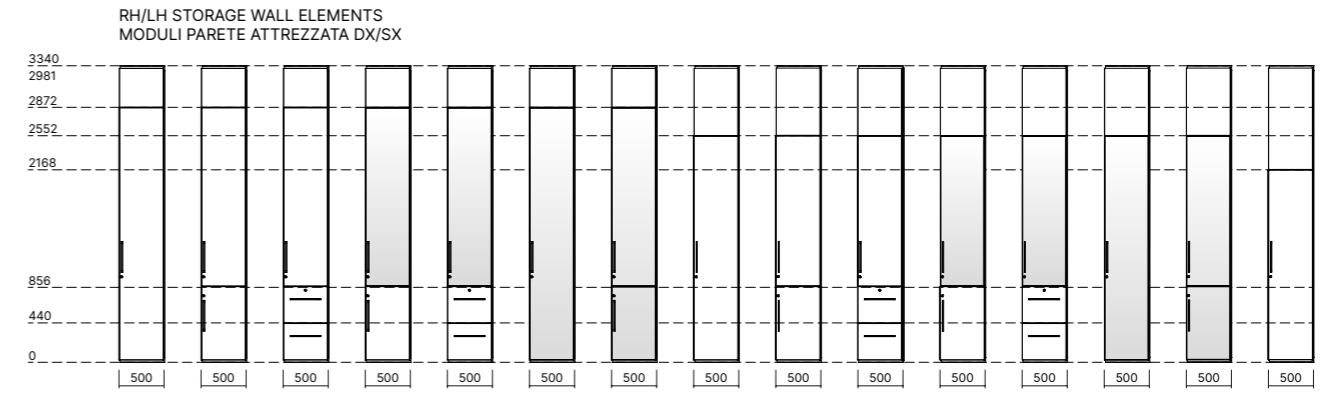

Partitions

S1 - H3

DESIGN OFFICE