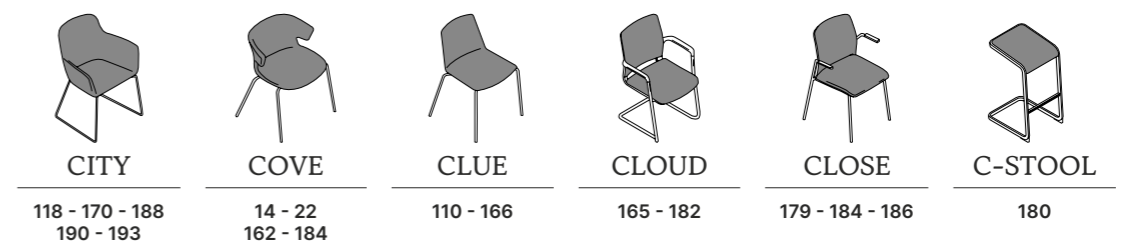

BOISERIE
135 cm high, with glass shelves, lacquered doors and back

Boiserie H. 135 cm con ripiani in vetro, ante e schiena laccate

BOISERIE
219 cm high, with glass shelves, lacquered doors and back

Boiserie H. 219 cm con ripiani in vetro, ante e schiena laccate

LIBRERIA
215 cm high lacquered
bookshelves
Libreria laccata H. 215 cm

LIBRERIA
256 cm high melamine
bookshelves with doors
Libreria in melaminico H. 256 cm con ante

04 MEETING AREA

Meeting Tables

Meeting Chairs