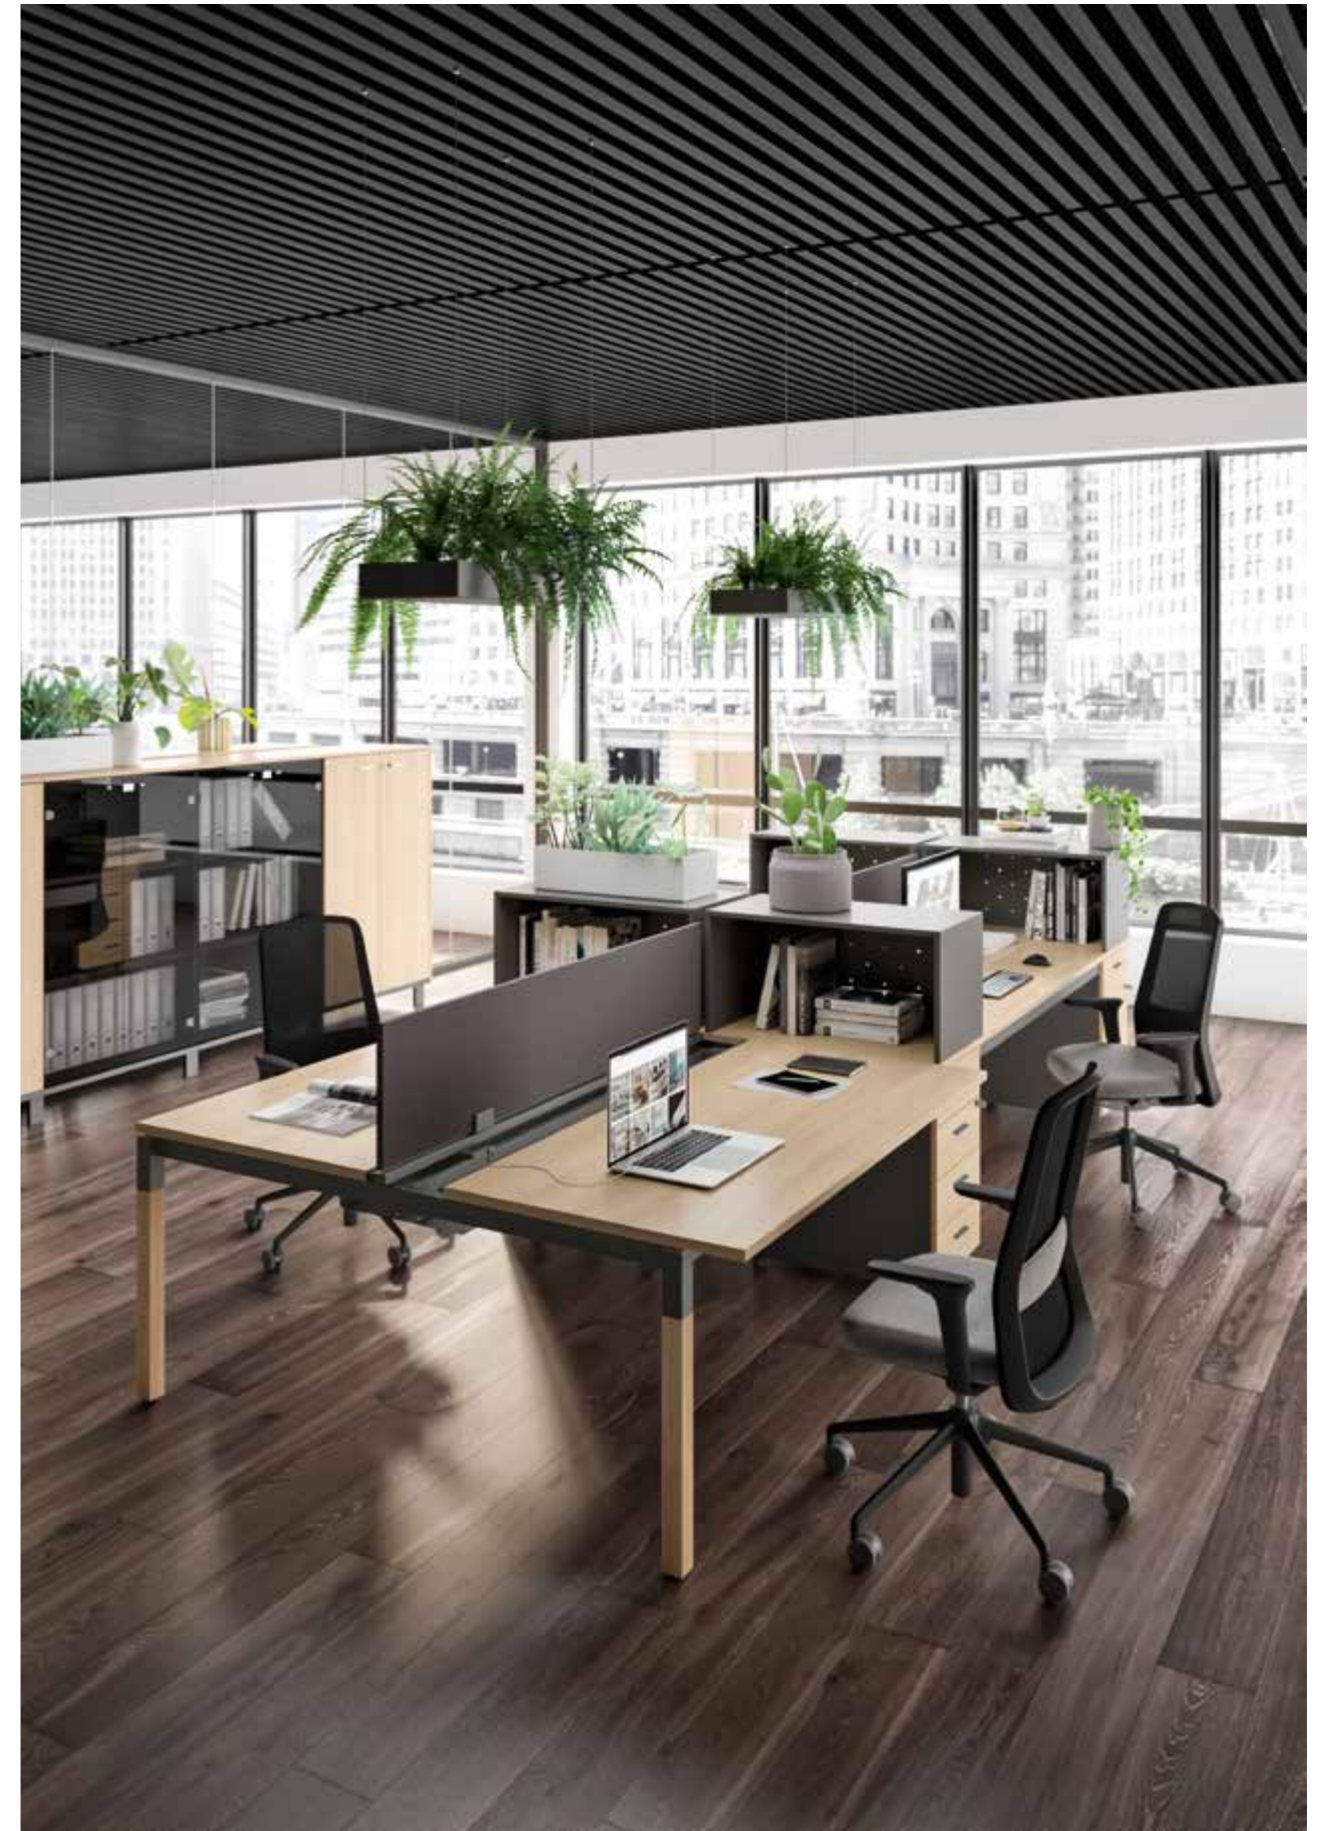

X5

X4 desk | Elm top and Umbra Grey legs
DIÉSIS executive chair | C05/291 fabric and Black frame
MICROSTICK table lamp | Black Goffratino

X4

X4
DIADE ROCK

X4 bench desk with sliding tops | Umbra Grey and Oak legs, Oak top and B01/222 fabric screen
DIADE ROCK task chair | R09/360 mesh and C05/280 fabric, Black frame