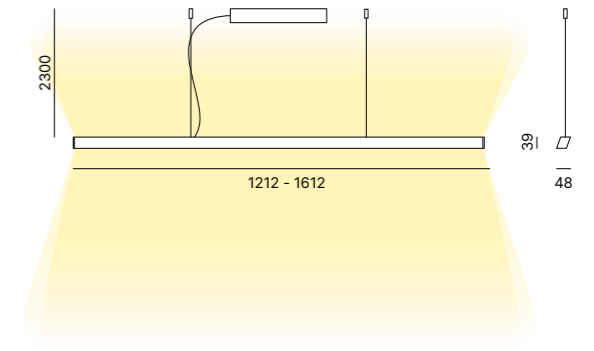

PENDANT LAMP
Pendant lamp in powder coated aluminium.
Lampada a sospensione in alluminio verniciato.

Eustress 120	Eustress 160
56W LED	76W LED
4800 lm	6400 lm
3000K	3000K
CRI90	CRI90
ON-OFF | All in one	ON-OFF | All in one