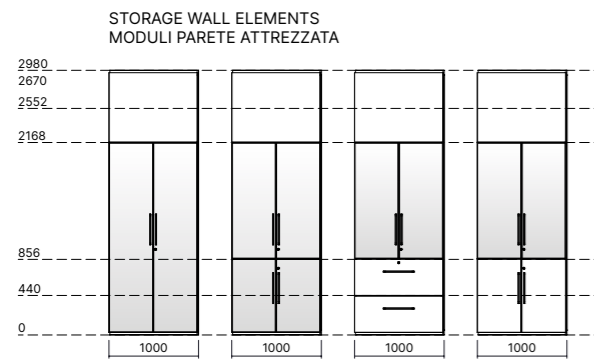

SOLID PANELS AND DOORS FINISH OPTIONS
FINITURE PANNELLI E PORTE CIECHE

MELAMINE
MELAMINICO

WOOD VENEER
LEGNO IMPIALLACCIATO

MATT LACQUER
LACCATO OPACO

Partitions

S1 - H2

General Selection

342