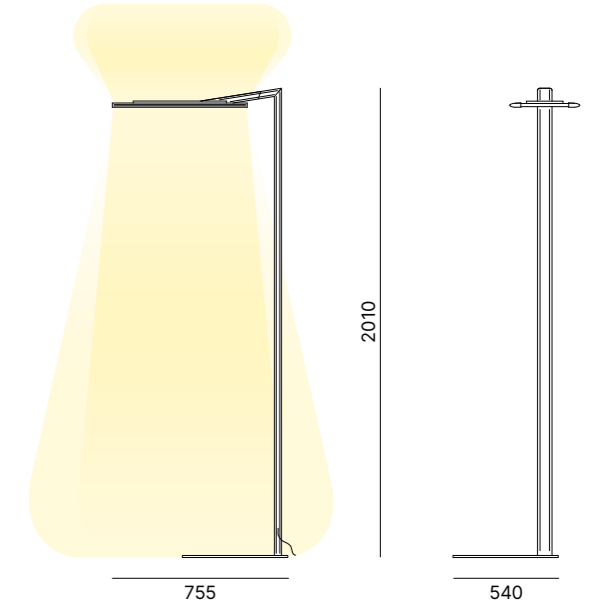

General Selection

FLOOR LAMP
Floor lamp in powder coated aluminium.
Lampada da terra in alluminio verniciato.

Fly 8	Fly 12	Fly 16
70W LED	91W LED	130W LED
8400 lm	11400 lm	16400 lm
110-240V	110-240V	110-240V
3000K	3000K	3000K
CRI90	CRI90	CRI90
Touch Dimm	Touch Dimm	Touch Dimm

CE IP20 LED 24V MacAdam Step 3