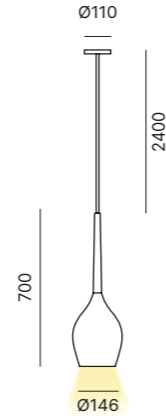

PENDANT LAMP

Pendant lamp with blown glass diffuser.
Powder coated metal stem and ceiling rose.
Lampada a sospensione con diffusore in vetro soffiato.
Asta e rosone in metallo verniciato.

MAX 1XE27 100W
220-240V
T/fase

CE IP20