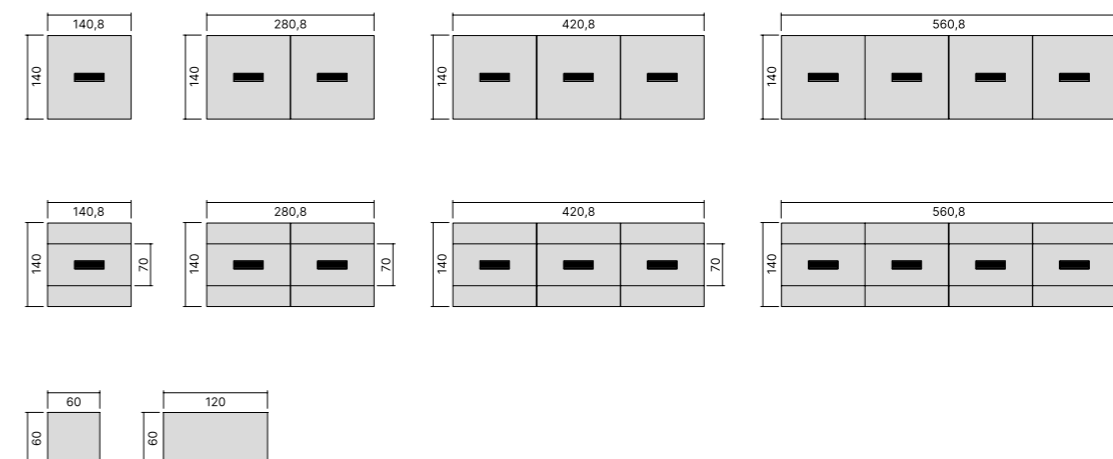

MEETING TABLES / TAVOLI RIUNIONE

FRAME FINISH OPTIONS FINITURE DISPONIBILI STRUTTURA

WOOD VENEER
LEGNO IMPIALLACCIATO

TOPS FINISH OPTIONS FINITURE DISPONIBILI PIANI

WOOD VENEER
LEGNO IMPIALLACCIATO

LEATHER INLAY
INSERTO IN CUOINETTO