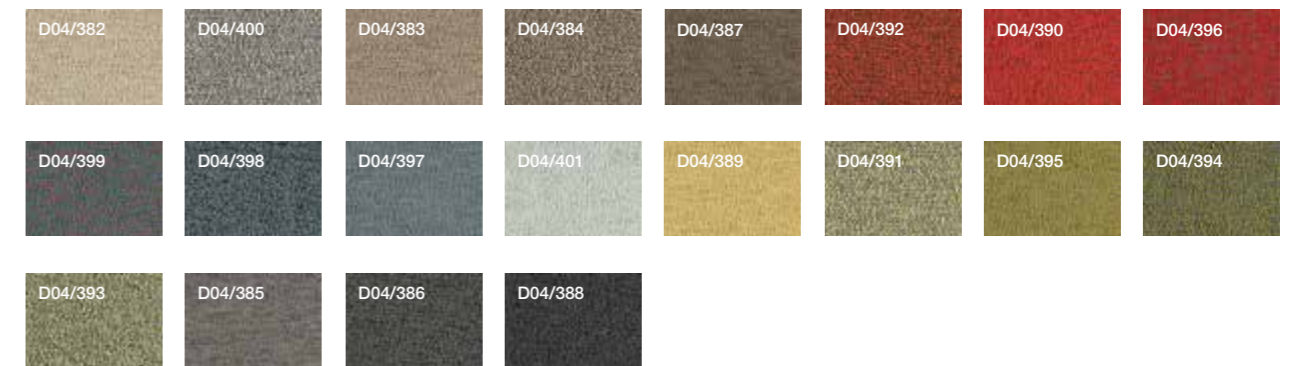

C05

On stock

General Selection

D06

P01

On stock

418

D02

On stock

D03

On stock

DESIGN OFFICE

D04

D05

On stock

419