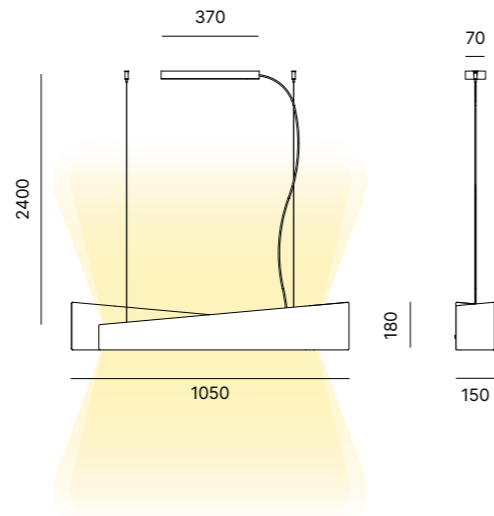

PENDANT LAMP

Pendant lamp in powder coated aluminium.
Matt methacrylate diffuser.
Lampada a sospensione in alluminio verniciato.
Diffusore in metacrilato opalino.

35,2W LED
3000K
CRI90
ON-OFF | All in one

CE IP20 LED 24V 4400lm MacAdam Step 3