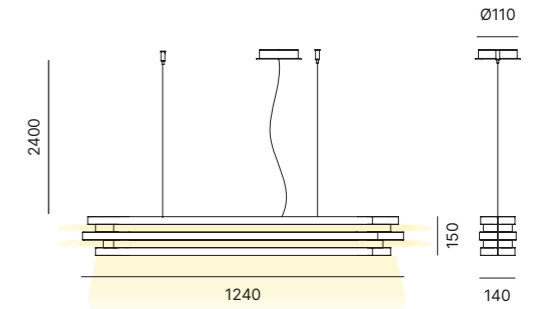

PENDANT LAMP

Pendant lamp in powder coated aluminium.
Matt methacrylate diffuser.
Lampada a sospensione in alluminio verniciato. Diffusore in metacrilato opalino.

45,2W LED
2700K
CRI90
ON-OFF | DALI/Push dimm

CE IP20 LED 5760lm MacAdam Step 3