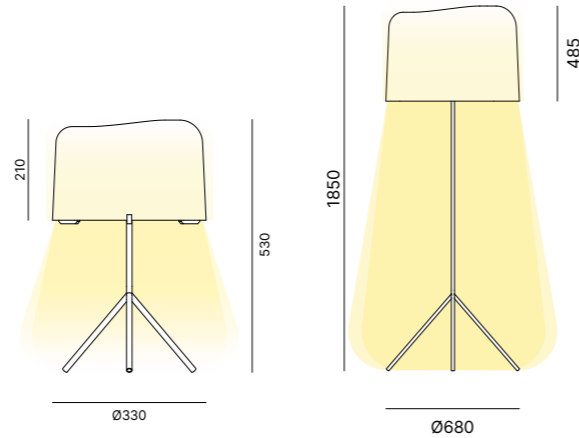

TABLE LAMP

Table lamp with fibreglass shade and black powder coated metal frame.

Lampada da tavolo con paralume in fibra di vetro, stelo in metallo verniciato nero.

FLOOR LAMP

Floor lamp with fibreglass shade and black powder coated metal frame.

Lampada da terra con paralume in fibra di vetro, stelo in metallo verniciato nero.

PENDANT LAMP

Pendant lamp with fibreglass shade.

Lampada a sospensione con paralume in fibra di vetro.

TABLE - FLOOR

MAX 1XE27 100W

220-240V

ON-OFF | Dimmer

PENDANT

MAX 3XE27 60W

220-240V

T/fase

CE IP20