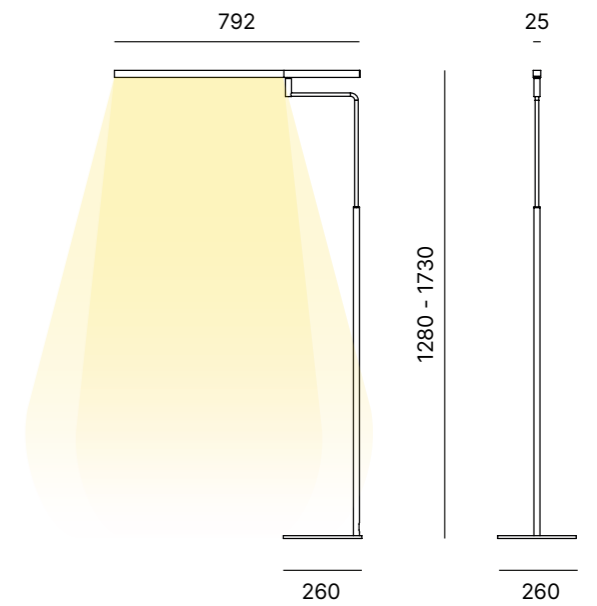

TABLE LAMP - FLOOR LAMP

Table lamp in powder coated aluminium. Brushed anodized aluminium shade and high-efficiency microprismatic diffuser.

Lampada da tavolo in alluminio verniciato. Paralume in alluminio spazzolato anodizzato e diffusore microprismatico ad alta efficienza.

15W LED
110-240V
3000K
CRI90
Touch Dimm

CE IP20 24V 1850lm MacAdam
Step 3