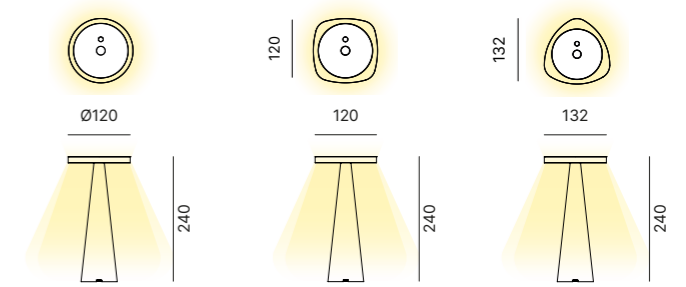

Rechargeable
Ricaricabile