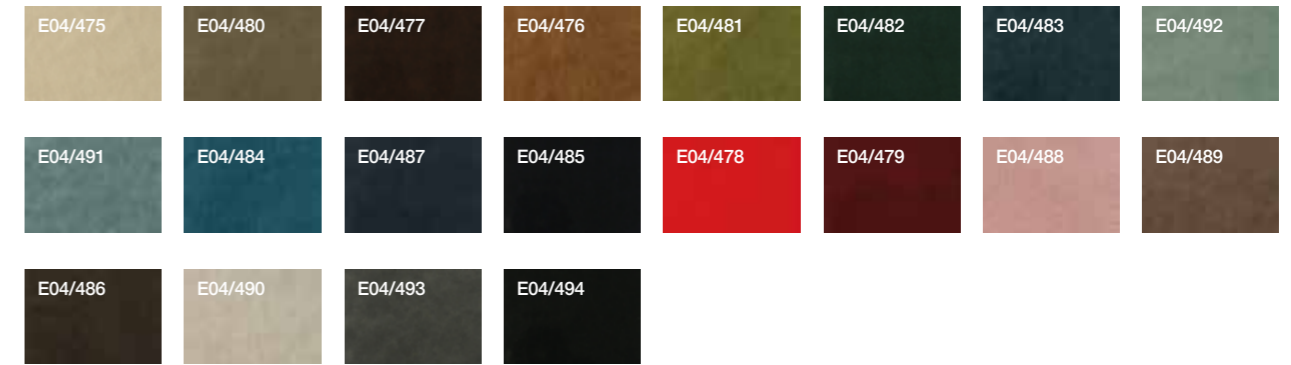

E01

On stock

General Selection

E02

E03

420

E04

DESIGN OFFICE

I01

I02

421