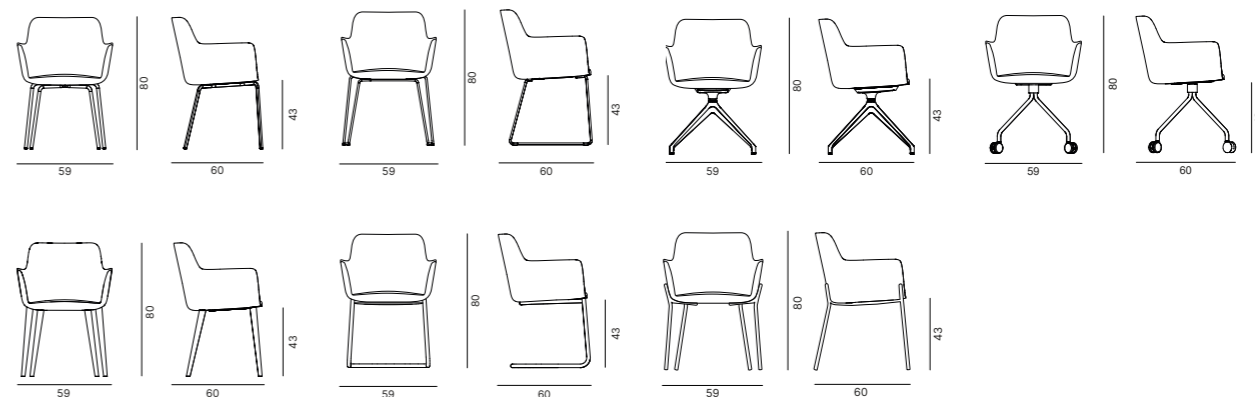

Shapes and sizes

Abaco degli elementi

Residential & Hospitality Collection

- Design Chairs
- Soft Seating
- Side Tables & Accessories
- Living Tables
- Storage & Partitioning

Design Chairs

MOON

SHELL FINISH OPTIONS
FINITURE DISPONIBILI SCOCCA

POLYMERS
PLASTICA

PAD FINISH OPTIONS
FINITURE DISPONIBILI PAD

FABRICS AND LEATHERS
TESSUTI E PELLI

Design Chairs

CITY

BASE FINISH OPTIONS
FINITURE DISPONIBILI BASE

METAL
METALLO

SOLID ASH WOOD
FRASSINO MASSELLO

UPHOLSTERY
RIVESTIMENTI

FABRICS AND LEATHERS
TESSUTI E PELLI