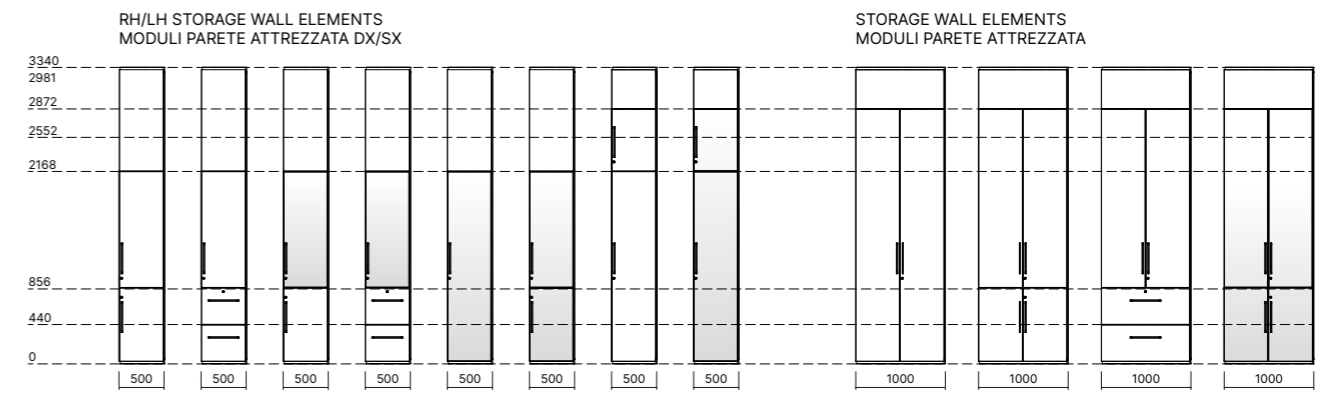

Partitions

S1 - H3

DESIGN OFFICE