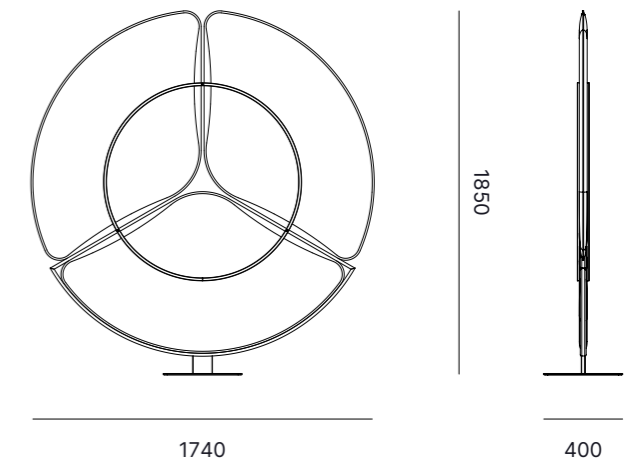

Acoustic panel

PETAL FLOOR STAND

ACOUSTIC PANEL

Powder coated metal frame. 3 fabric upholstered sound-absorbing panels.

Piantana in metallo verniciato. 3 pannelli fonoassorbenti 120° rivestiti in tessuto.