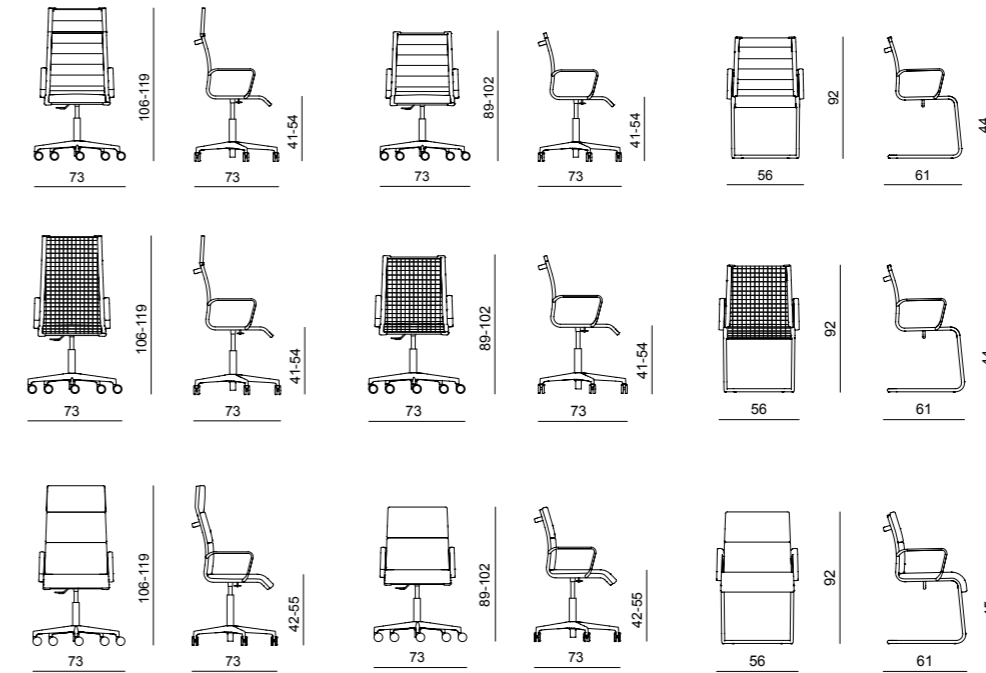

Executive Chairs

DINAMICA

Executive Chairs

DEKORA

General Selection

DESIGN OFFICE

FRAME FINISH OPTIONS
FINITURE DISPONIBILI STRUTTURA

BASE FINISH OPTIONS
FINITURE DISPONIBILI BASE

SHELL FINISH OPTIONS
FINITURE DISPONIBILI SCOCCA

BASE FINISH OPTIONS
FINITURE DISPONIBILI BASE

SHELL FINISH OPTIONS
FINITURE DISPONIBILI SCOCCA

B01-C05-R05

B01-B03-C01-C05-D02-D03-D04-D06-E01-E02-P01-R02