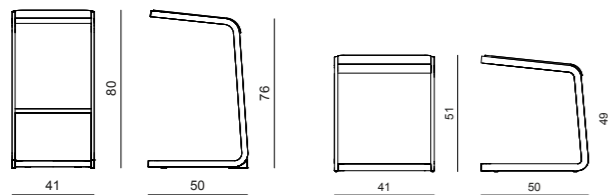

METAL
METALLO

SEAT FINISH OPTIONS
FINITURE DISPONIBILI SEDILE

SOLID ASH WOOD
FRASSINO MASSELLO

General Selection

Design Chairs & Soft Seating

C-STOOL

BASE FINISH OPTIONS
FINITURE DISPONIBILI BASE

METAL
METALLO