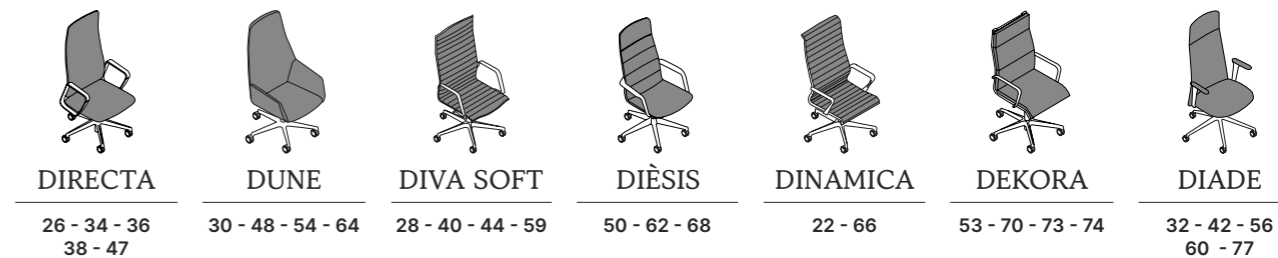

RECEPTION GLASS reception desk | Silk Grey lacquer and Matt White glass
DINAMICA executive chair | R05/148 mesh
COVE design chair | D02/277 fabric
CITY DÉCO lounge armchair | E04/479 fabric

02 EXECUTIVE OFFICE

Executive Desks

Executive Chairs

appendix
STORAGE

78 - 91

X10
DIRECTA

General Selection

DESIGN OFFICE

X10
DIVA SOFT