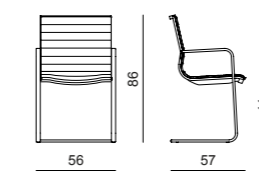

Executive Chairs

DIVA SOFT

BASE FINISH OPTIONS
FINITURE DISPONIBILI BASE

METAL
METALLO

SHELL FINISH OPTIONS
FINITURE DISPONIBILI SCOCCA

FABRICS AND LEATHERS
TESSUTI E PELLI

B01-B03-C01-C05-D02-D03-D04-D06-E01-E02-P01