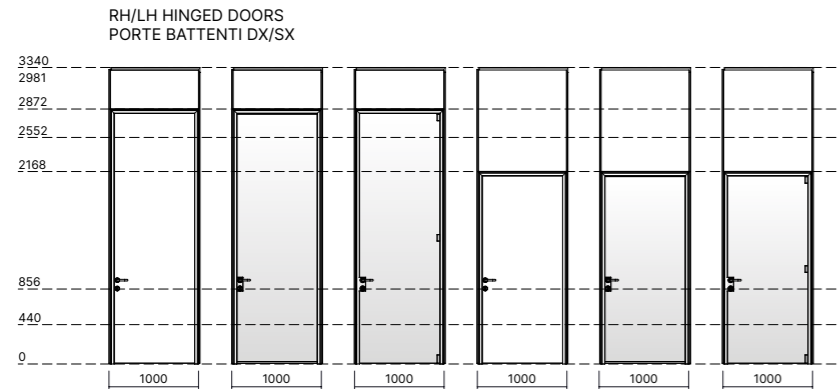

CARCASS (BOTTOM, TOP, SIDES AND SHELVES)
SCOCHE (COPERCHIO, FONDO, FIANCHI E RIPIANI)

MELAMINE
MELAMINICO

METAL SHELVES
RIPIANI IN METALLO

TRACKS FINISH OPTIONS
FINITURE PROFILI

METAL
METALLO

DOORS, BACK AND FILLER PANELS FINISH OPTIONS
FINITURE PORTE, ANTE, SCHIENE E TAMPONAMENTI

MELAMINE
MELAMINICO

WOOD VENEER
LEGNO IMPIALLACCIATO

MATT LACQUER
LACCATO OPACO

GLASS DOORS
PORTE VETRO

GLASS FRAMED DOORS
ANTE VETRO TELAIATE

GLASS FINISH FILM
PELLICOLE DECORATIVE