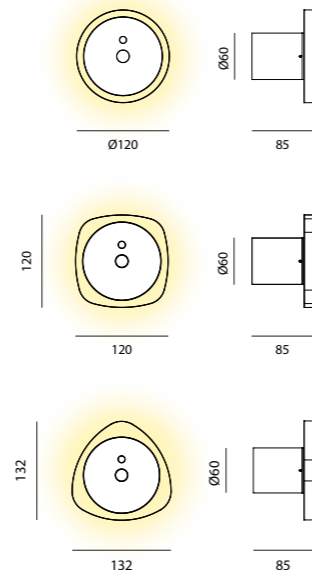

WALL LAMP

Polycarbonate lamp diffuser with transparent or colored PMMA ring, powder coated metal frame.
Diffusore in policarbonato con anello in PMMA trasparente o colorato, struttura in metallo verniciato.

9,5W LED
220-240V
2700K
CRI90
ON-OFF | T/fase

CE IP20 LED 24V 1500lm MacAdam Step 3