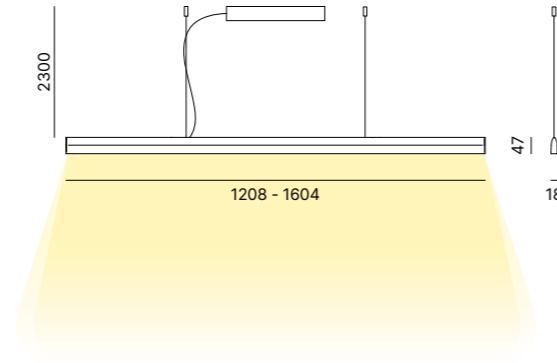

PENDANT LAMP
Pendant lamp in powder coated aluminium.
Lampada a sospensione in alluminio verniciato.

Fly 120	Fly 160
28W LED	38W LED
2400 lm	3200 lm
3000K	3000K
CRI90	CRI90
ON-OFF	ON-OFF