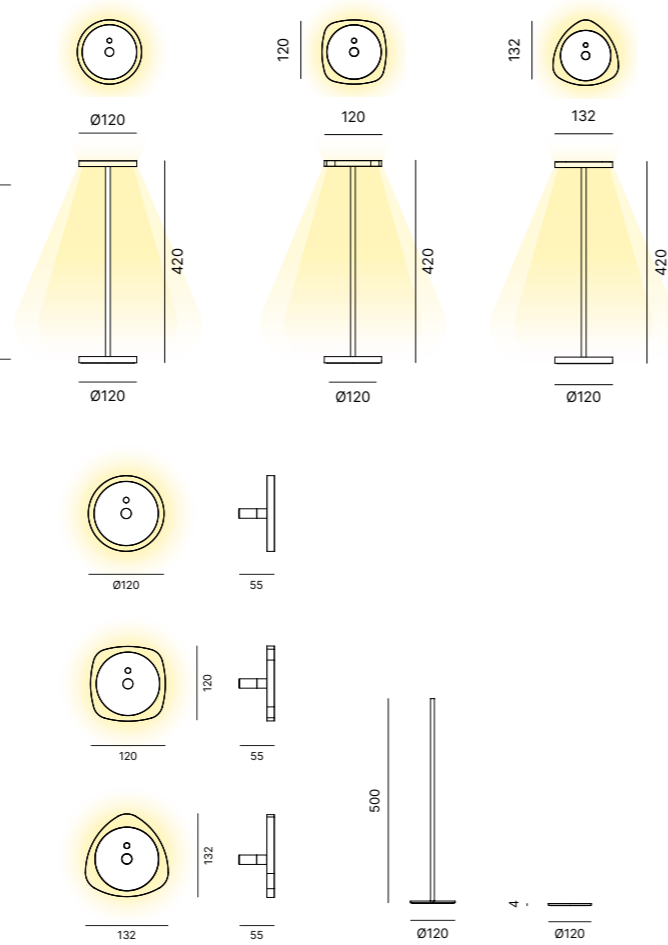

TABLE LAMP

Polycarbonate lamp diffuser with transparent or colored PMMA ring, powder coated metal frame.
Diffusore in policarbonato con anello in PMMA trasparente o colorato, struttura in metallo verniciato.

9,5W LED
110-240V
2700K
CRI90
Gesture dimm

CE IP20 LED 24V 1500lm MacAdam Step 3