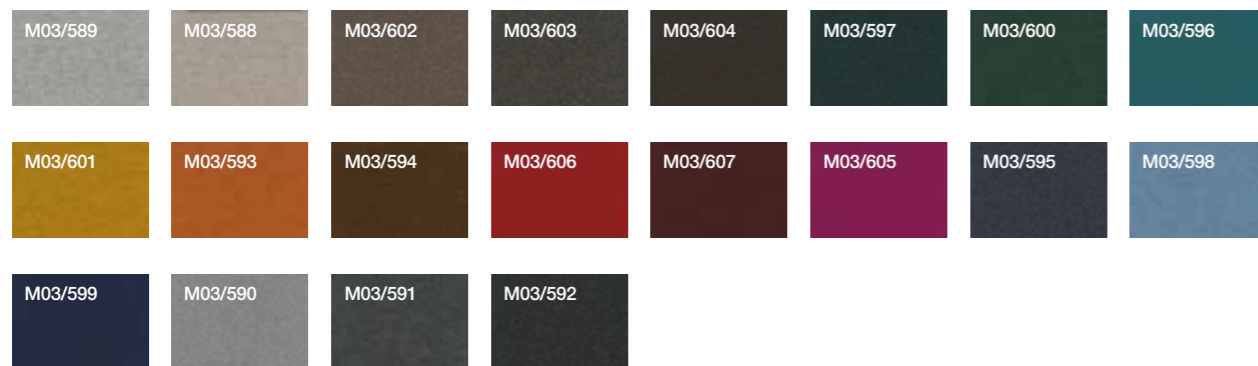

M01

M02

M03

R02

On stock

R05

On stock

R06

On stock

R07

On stock

R09

On stock

R10

On stock

Polymers