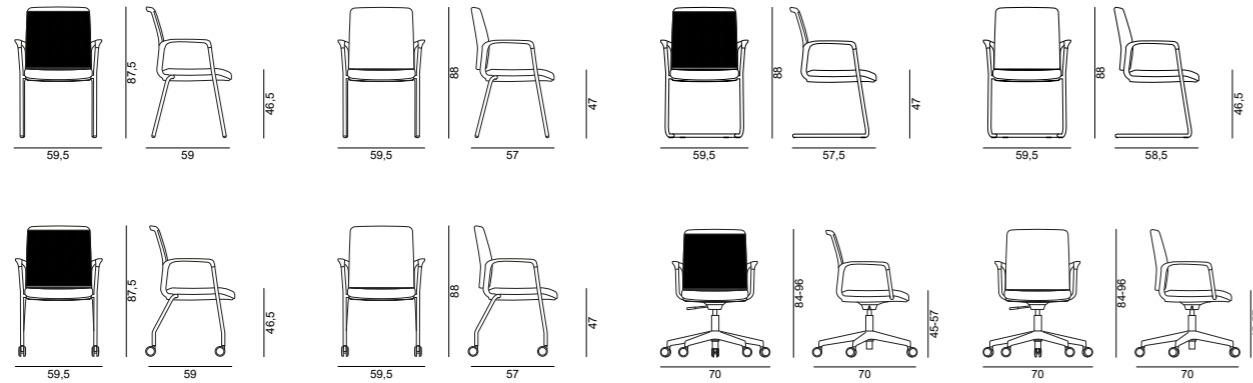

Meeting Chairs

CLOUD

BASE FINISH OPTIONS
FINITURE DISPONIBILI BASE

METAL
METALLO

SHELL FINISH OPTIONS
FINITURE DISPONIBILI SCOCCA

FABRICS AND LEATHERS
TESSUTI E PELLI

B01-B03-C01-C05-D02-D03-D04-D06-P01-
E01-E02-E03-R02