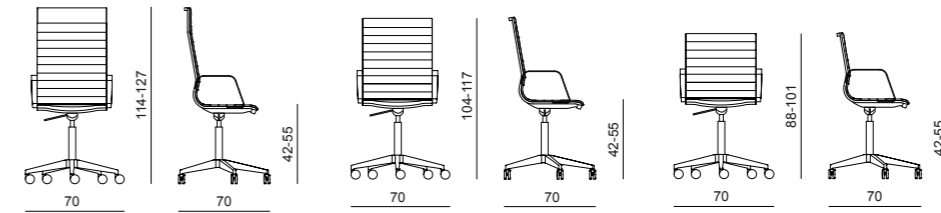

Executive Chairs

DIVA SOFT

BASE FINISH OPTIONS
FINITURE DISPONIBILI BASE

METAL
METALLO

SHELL FINISH OPTIONS
FINITURE DISPONIBILI SCOCCA

FABRICS AND LEATHERS
TESSUTI E PELLI

B01-B03-C01-C05-D02-D03-D04-D06-E01-E02-P01