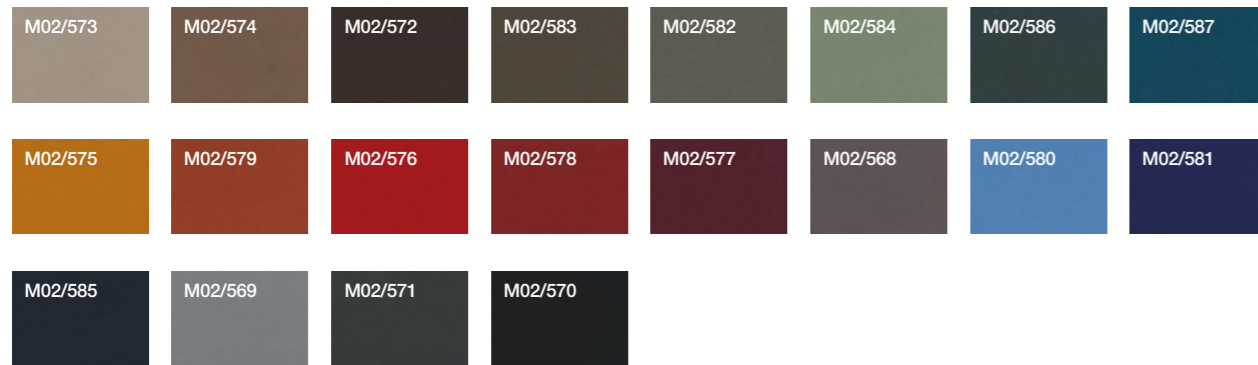

M01

M02

M03

R02

On stock

R05

On stock

R06

On stock

R07

On stock

R09

On stock

R10

On stock

Polymers