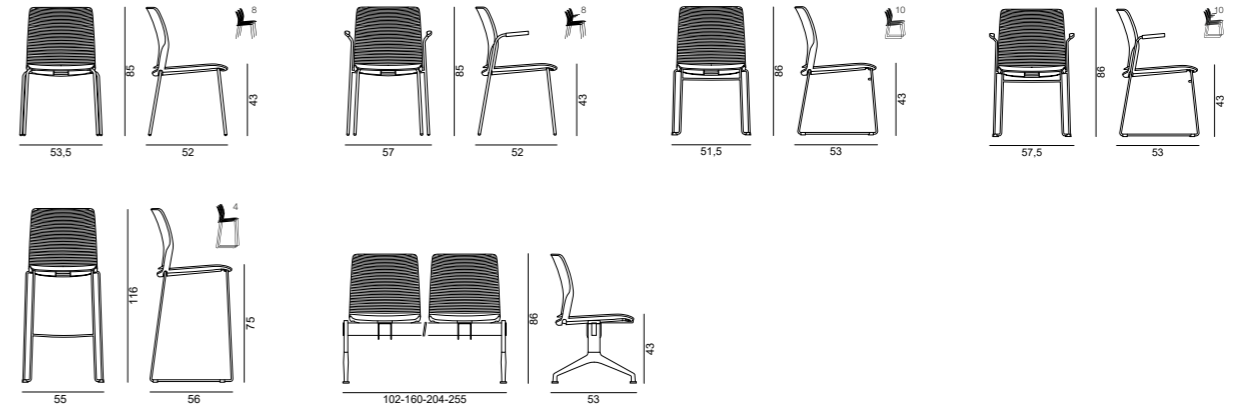

Design Chairs

CLOSE

BASE FINISH OPTIONS
FINITURE DISPONIBILI BASE

METAL
METALLO

SHELL FINISH OPTIONS
FINITURE DISPONIBILI SCOCCA

POLYMERS
PLASTICHE

SEAT FINISH OPTIONS
FINITURE DISPONIBILI SEDILE

FABRICS AND LEATHERS
TESSUTI E PELLI

DESIGN OFFICE