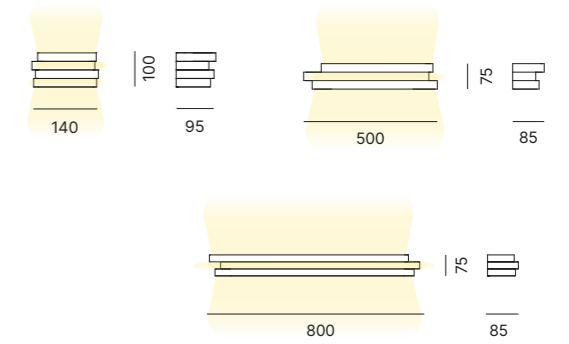

WALL LAMP

Polycarbonate lamp diffuser with transparent or colored PMMA ring, powder coated metal frame.
Diffusore in policarbonato con anello in PMMA trasparente o colorato, struttura in metallo verniciato.

9,5W LED
220-240V
2700K
CRI90
ON-OFF | T/fase

CE IP20 LED 24V 1500lm MacAdam Step 3

FINISH OPTIONS
FINITURE

FRAME FINISH OPTIONS
FINITURE STRUTTURA

WALL LAMP

Wall lamp in powder coated aluminium.
Matt methacrylate diffuser.
Lampada a parete in alluminio verniciato. Diffusore in metacrilato opalino.

Escape Cube	Escape 50	Escape 80
8,7W LED	11,3W LED	22,6W LED
800 lm	1440 lm	2880 lm
220-240V	220-240V	220-240V
2700K	2700K	2700K
CRI80	CRI80	CRI80
T/fase	On/Off | DALI/Push dimm	On/Off | DALI/Push dimm

CE IP20 LED MacAdam Step 3

PENDANT LAMP

Pendant lamp in powder coated aluminium.
Matt methacrylate diffuser.
Lampada a sospensione in alluminio verniciato. Diffusore in metacrilato opalino.

45,2W LED
2700K
CRI90
ON-OFF | DALI/Push dimm

CE IP20 LED 5760lm MacAdam Step 3

LAMP FINISH OPTIONS
FINITURE LAMPADA