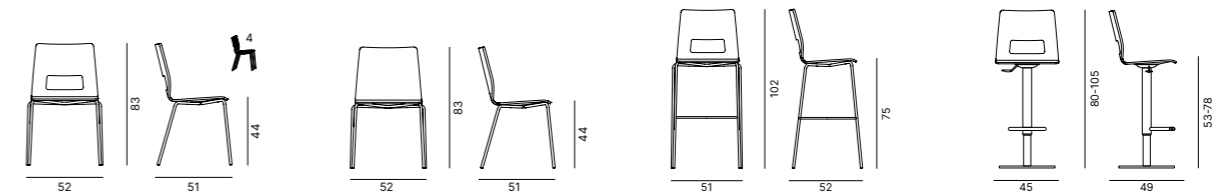

BASE FINISH OPTIONS
FINITURE DISPONIBILI BASE

SHELL FINISH OPTIONS
FINITURE DISPONIBILI SCOCCA

METAL
METALLO

LACQUERED
LACCATO

FABRICS AND LEATHERS
TESSUTI E PELLI

BASE FINISH OPTIONS
FINITURE DISPONIBILI BASE

SHELL FINISH OPTIONS
FINITURE DISPONIBILI SCOCCA

METAL
METALLO

POLYMERS
PLASTICA

SOLID ASH WOOD
FRASSINO MASSELLO

FABRICS AND LEATHERS
TESSUTI E PELLI