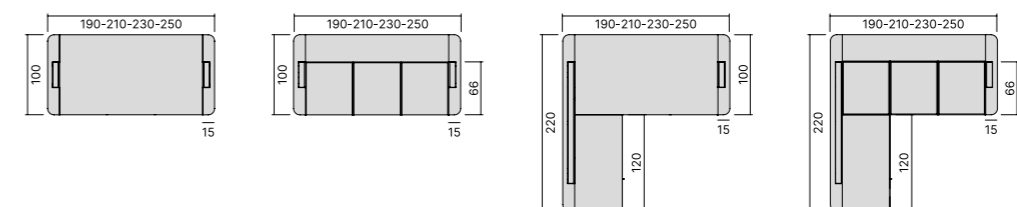

Shapes and sizes

Abaco degli elementi

Executive Office

- Executive Desks
- Executive Chairs
- Storage

Executive Desks

X10

DESKS / SCRIVANIE