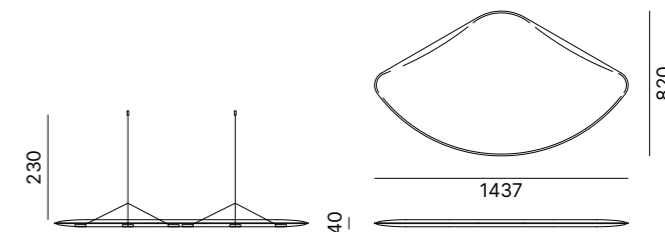

Acoustic panel

PETAL

ACOUSTIC PANEL
Pendant or wall-mounted sound-absorbing 120° panel, fabric upholstered.
Pannello fonoassorbente 120°, a parete o sospensione, rivestito in tessuto.