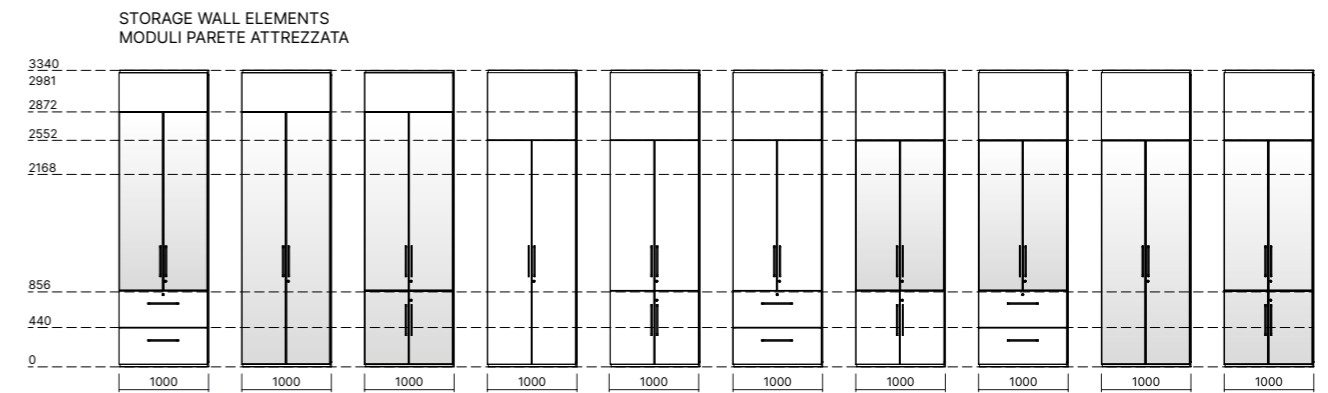

Partitions

S1 - H3

DESIGN OFFICE