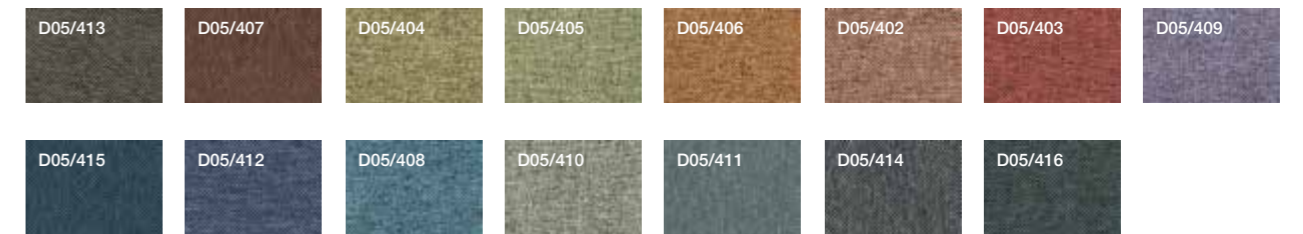

D05

On stock