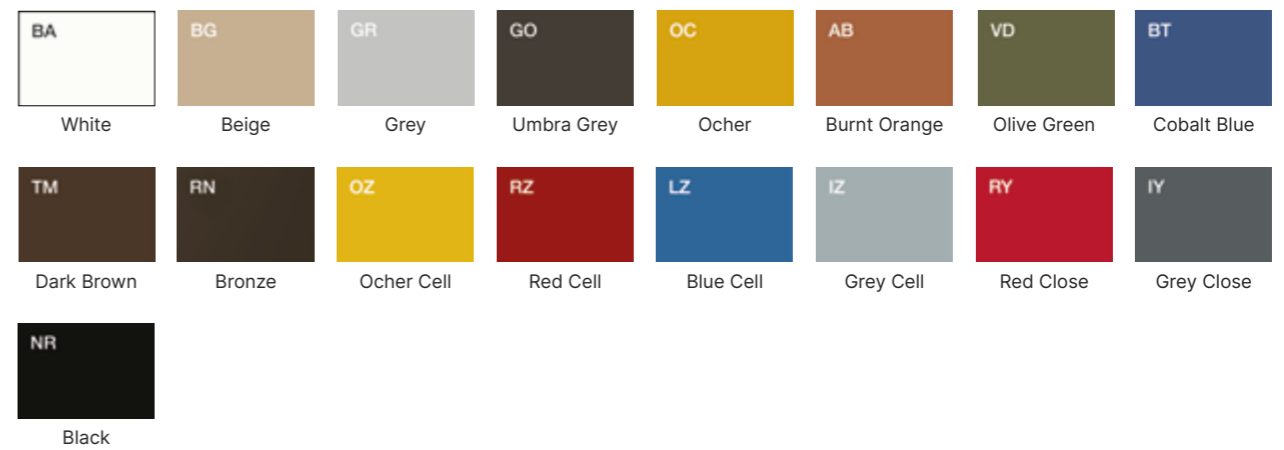

M01

M02

M03

R02

On stock

R05

On stock

R06

On stock

R07

On stock

R09

On stock

R10

On stock

Polymers