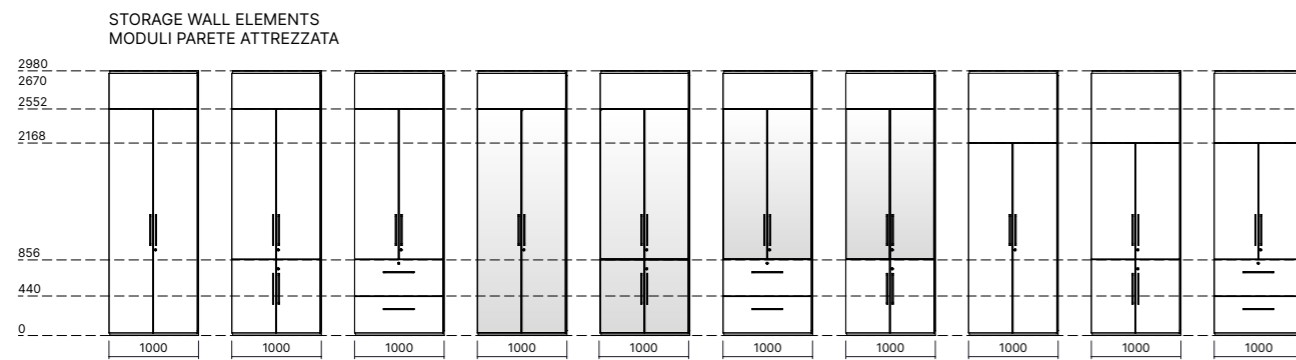

SOLID PANELS AND DOORS FINISH OPTIONS
FINITURE PANNELLI E PORTE CIECHE

MELAMINE
MELAMINICO

WOOD VENEER
LEGNO IMPIALLACCIATO

MATT LACQUER
LACCATO OPACO

Partitions

S1 - H2

General Selection

342