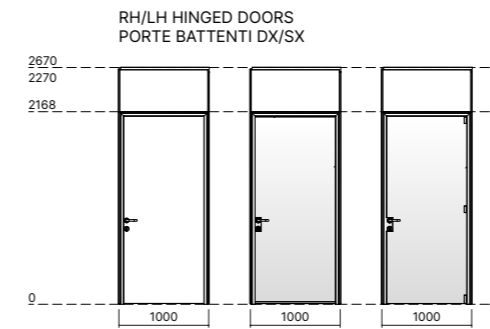

TRACKS FINISH OPTIONS
FINITURE PROFILI

METAL
METALLO

GLAZED PANELS AND DOORS FINISH OPTIONS
FINITURE MODULI E PORTE VETRO

GLASS
VETRO

GLASS FINISH FILM
PELLICOLE DECORATIVE

SOLID PANELS AND DOORS FINISH OPTIONS
FINITURE PANNELLI E PORTE CIECHE

MELAMINE
MELAMINICO

WOOD VENEER
LEGNO IMPIALLACCIATO

MATT LACQUER
LACCATO OPACO