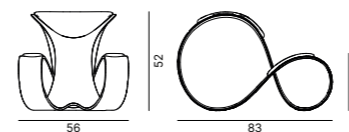

Shapes and sizes

Abaco degli elementi

Residential & Hospitality Collection

- Design Chairs
- Soft Seating
- Side Tables & Accessories
- Living Tables
- Storage & Partitioning

Design Chairs

MOON