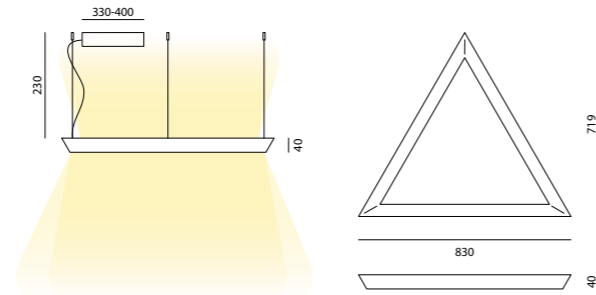

PENDANT LAMP

Pendant lamp in anodized or powder coated aluminium.
Lampada a sospensione in alluminio anodizzato o verniciato.

Down light	Up/Down light
51W LED	90W LED
4200 lm	7500 lm
3000K	3000K
CRI90	CRI90
ON-OFF | All in one	ON-OFF | All in one

CE IP20 LED 24V MacAdam Step 3

LAMP FINISH OPTIONS
FINITURE LAMPADA

PENDANT LAMP

Pendant lamp in anodized aluminium.
Lampada a sospensione in alluminio anodizzato.