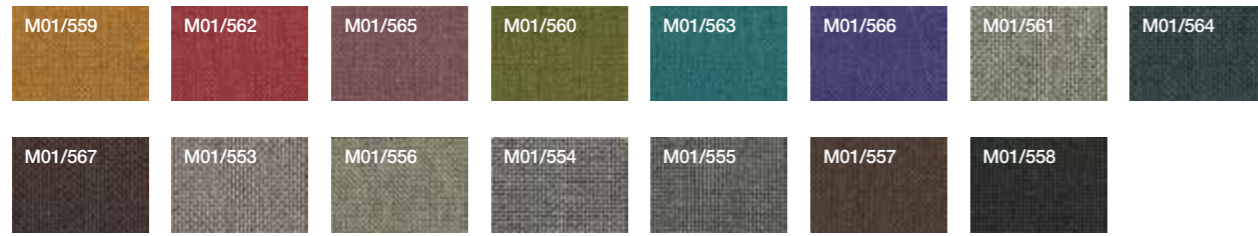

M01

M02

M03

R02

On stock

R05

On stock

R06

On stock

R07

On stock

R09

On stock

R10

On stock

Polymers