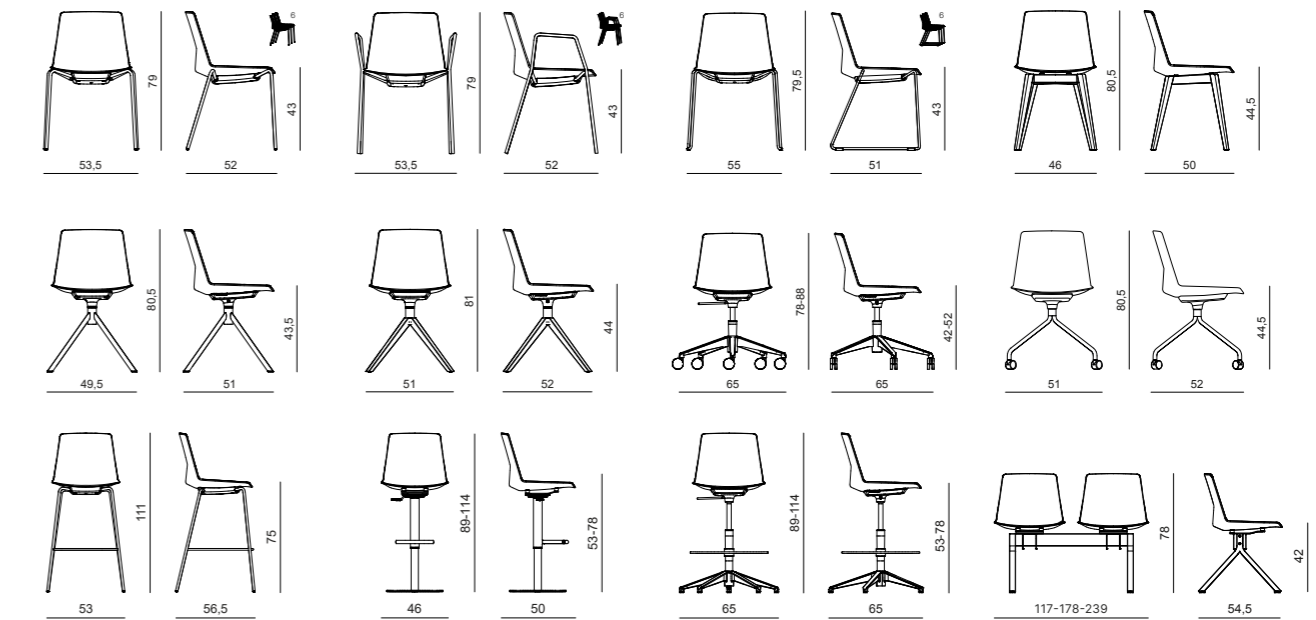

Meeting Chairs

CLUE

DESIGN OFFICE

BASE FINISH OPTIONS
FINITURE DISPONIBILI BASE

SHELL FINISH OPTIONS
FINITURE DISPONIBILI SCOCCA

METAL
METALLO

POLYMERS
PLASTICA

SOLID ASH WOOD
FRASSINO MASSELLO

FABRICS AND LEATHERS
TESSUTI E PELLI

BASE FINISH OPTIONS
FINITURE DISPONIBILI BASE

SHELL FINISH OPTIONS
FINITURE DISPONIBILI SCOCCA

METAL
METALLO

POLYMERS
PLASTICA

SOLID ASH WOOD
FRASSINO MASSELLO

FABRICS AND LEATHERS
TESSUTI E PELLI