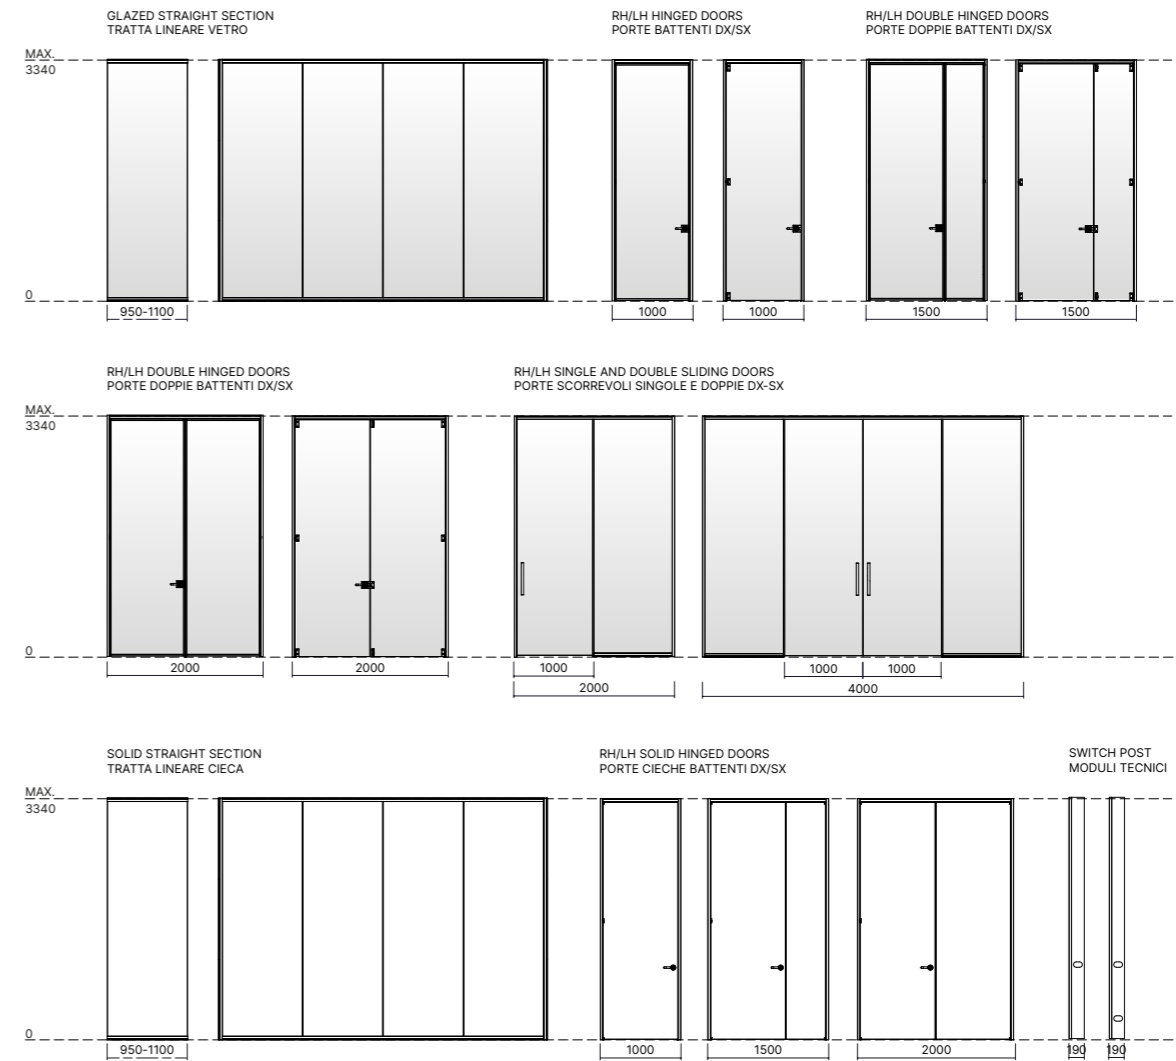

B01-B03-C01-C05-
D02-D05-D06-E01

Shapes and sizes

Abaco degli elementi

Organized Spaces

- Partitions
- Acoustic booths

TRACKS FINISH OPTIONS FINITURE PROFILI

METAL METALLO

WOOD VENEER (*) LEGNO IMPIALLACCIATO (*)