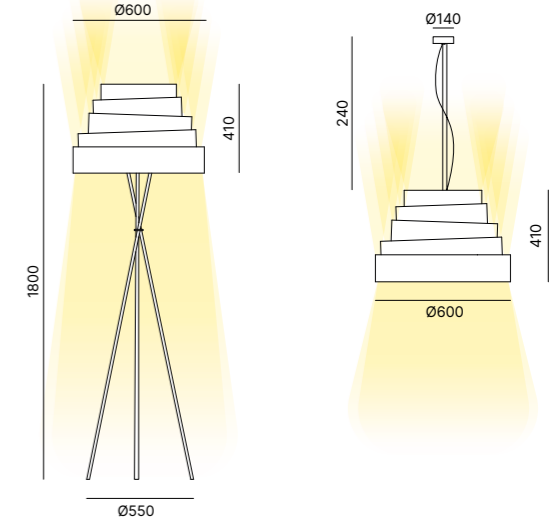

SHADE FINISH OPTIONS
FINITURE PARALUME

CEILING ROSE
ROSONE

PENDANT

FRAME FINISH OPTIONS
FINITURE STRUTTURA