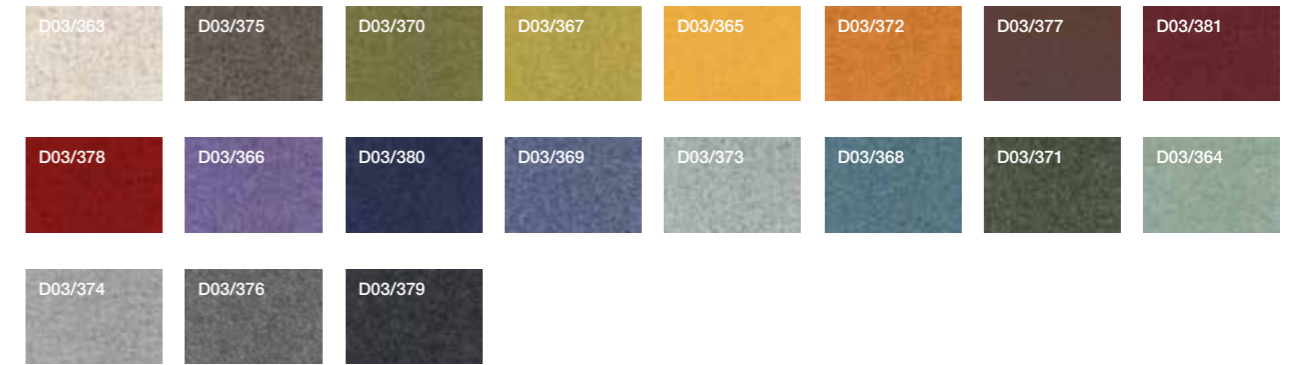

D03

On stock