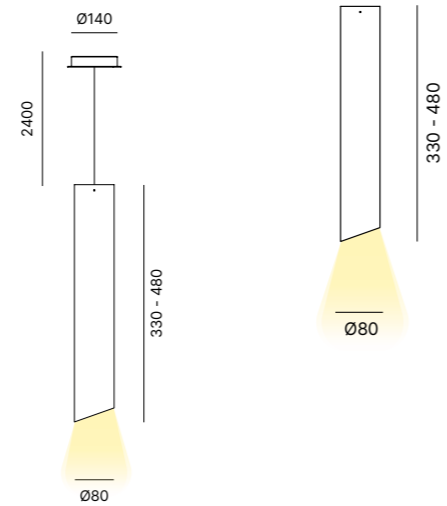

PENDANT LAMP

Pendant lamp in powder coated aluminium.
Lampada a sospensione in alluminio verniciato.

CEILING LAMP

Ceiling lamp in powder coated aluminium.
Lampada a soffitto in alluminio verniciato.

6,3W LED
220-240V
2700K
CRI90
T/fase | DALI/Push dimm

CE IP20 LED 45-60° 500lm MacAdam Step 3