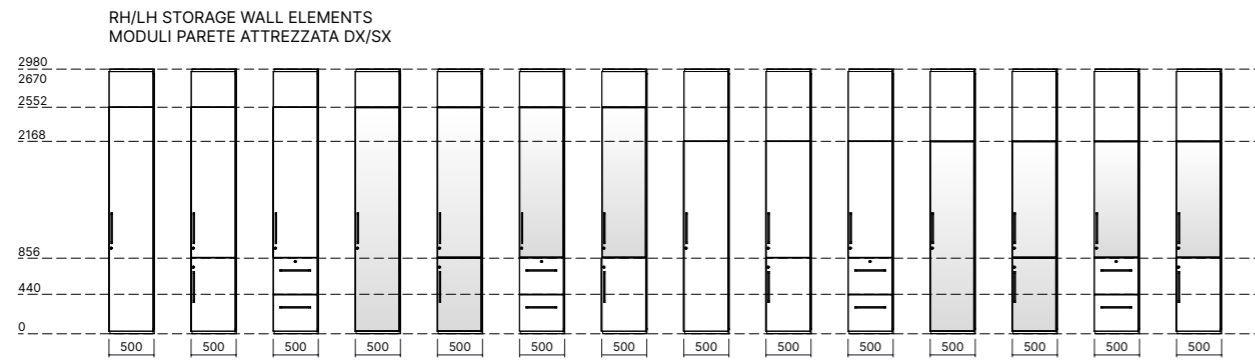

SOLID PANELS AND DOORS FINISH OPTIONS
FINITURE PANNELLI E PORTE CIECHE

MELAMINE
MELAMINICO

WOOD VENEER
LEGNO IMPIALLACCIATO

MATT LACQUER
LACCATO OPACO

Partitions

S1 - H2

General Selection

342