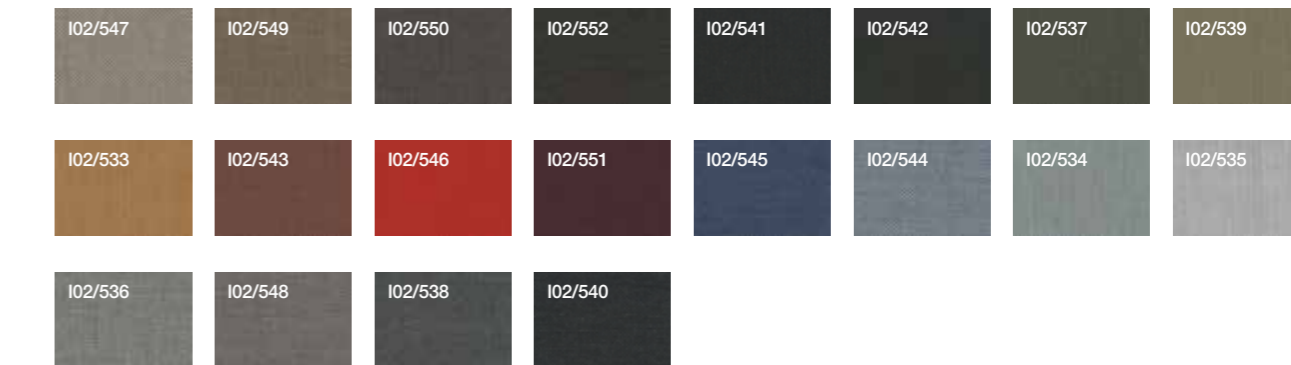

E01

On stock

General Selection

E02

E03

420

E04

DESIGN OFFICE

I01

I02

421