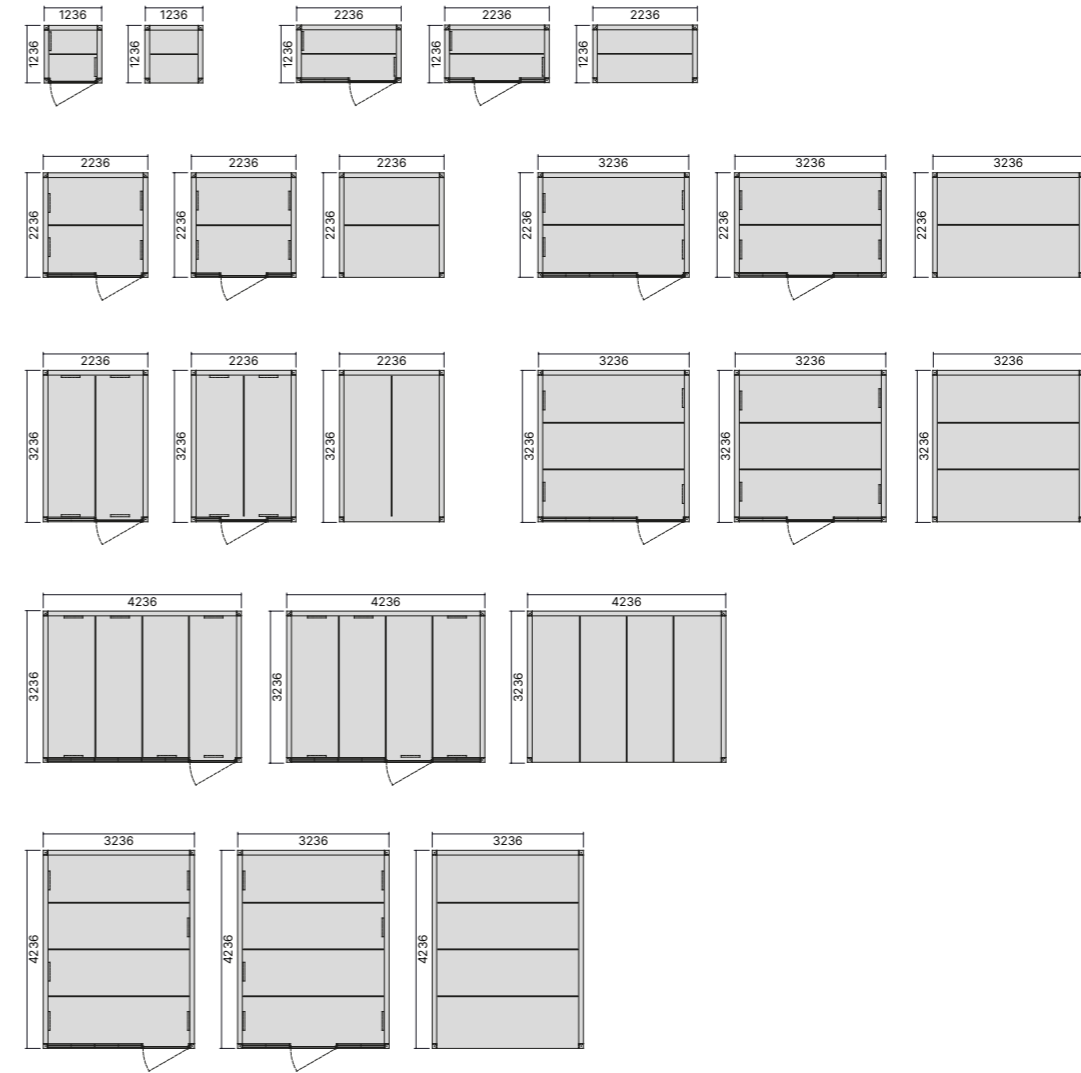

TRACKS FINISH OPTIONS
FINITURE PROFILI

METAL
METALLO

GLAZED PANELS FINISH OPTIONS
FINITURE MODULI VETRO

GLASS
VETRO

GLASS FINISH FILM
PELLICOLE DECORATIVE

SOLID PANELS FINISH OPTIONS
FINITURE PANNELLI CIECHI

MELAMINE
MELAMINICO

WOOD VENEER
LEGNO IMPIALLACCIATO

MATT LACQUER
LACCATO OPACO

B01 FABRIC
TESSUTO B01