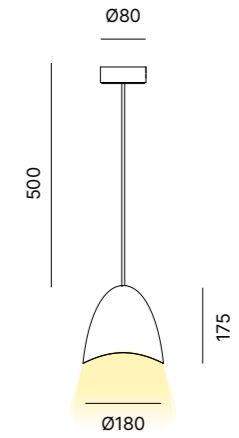

Decorative Lighting

HALF MOON

TABLE LAMP - FLOOR LAMP

Powder coated metal frame, linen or cotton shade with white or colored inside.

Stelo in metallo verniciato, paralume in lino o cotone con interno coprente bianco o colorato.

PENDANT LAMP

Pendant lamp with linen or cotton shade with white or colored inside.

Lampada a sospensione con paralume in lino o cotone, con interno coprente bianco o colorato.

TABLE LAMP

MAX 1XE27 100W
220-240V
ON-OFF | Dimmer

FLOOR LAMP

Half Moon small
MAX 1XE27 100W
220-240V
ON-OFF | Dimmer

Half Moon
MAX 3XE27 60W
220-240V
ON-OFF | Dimmer

PENDANT LAMP

MAX 3XE27 60W
220-240V
T/fase

CE IP20

SHADE FINISH OPTIONS
FINITURE PARALUME

TABLE - FLOOR - PENDANT

Black Cotton White inside | Black Cotton Yellow inside | Black Cotton Orange inside | Black Cotton Fuchsia inside | Natural Linen White inside | Natural Linen Yellow inside | Natural Linen Orange inside | Natural Linen Fuchsia inside

FRAME FINISH OPTIONS
FINITURE STRUTTURA

TABLE - FLOOR - PENDANT

Black Goffratino | Gold | Bronze | Corten

Decorative Lighting

MIRAGE

PENDANT LAMP

Pendant lamp in powder coated metal, ceiling rose in matching finish.

Lampada a sospensione in metallo verniciato con rosone in tinta.

8,7W LED
220-240V
2700K
CRI80
T/fase

CE IP20 LED 800lm

LAMP FINISH OPTIONS
FINITURE LAMPADA

White | Polished Chrome | Polished Copper | Polished Gold

CEILING ROSE
ROSONE

White | Polished Chrome | Polished Copper | Polished Gold