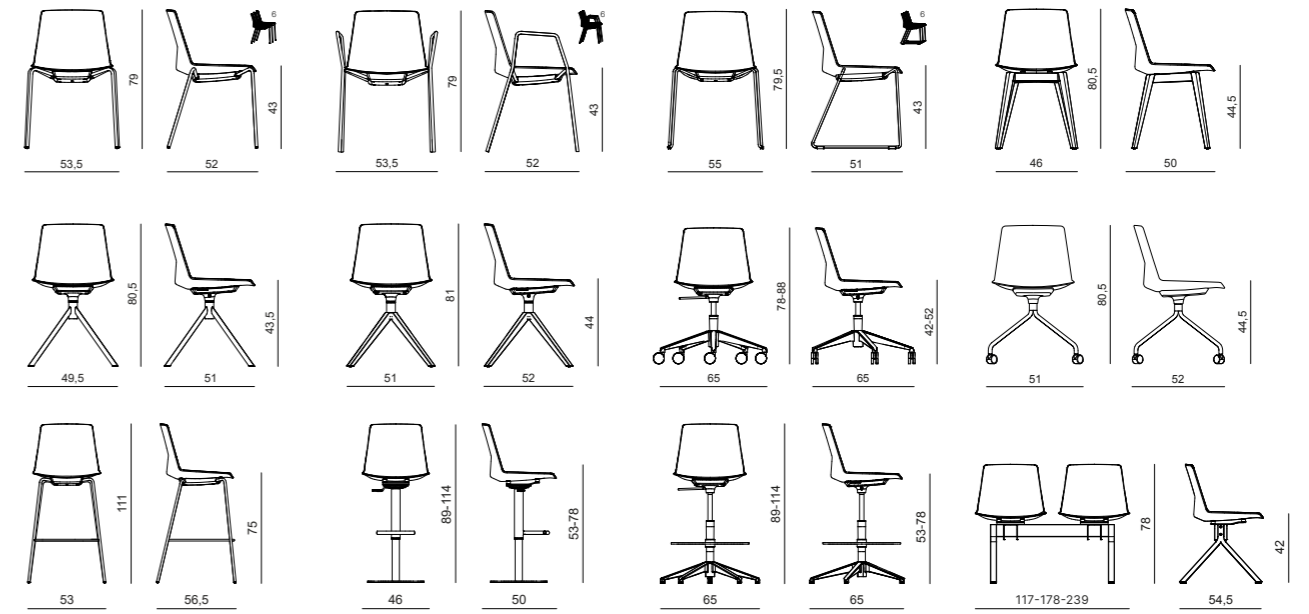

Design Chairs & Soft Seating

CLUE

DESIGN OFFICE

BASE FINISH OPTIONS
FINITURE DISPONIBILI BASE

SHELL FINISH OPTIONS
FINITURE DISPONIBILI SCOCCA

METAL
METALLO

POLYMERS
PLASTICA

SOLID ASH WOOD
FRASSINO MASSELLO

FABRICS AND LEATHERS
TESSUTI E PELLI

Design Chairs & Soft Seating

CELSIUS