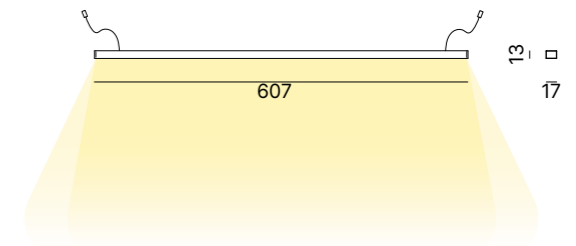

15W LED
3000K
CRI80

CE IP20 LED 24V 1200lm MacAdam Step 3

LAMP FINISH OPTIONS
FINITURE LAMPADA