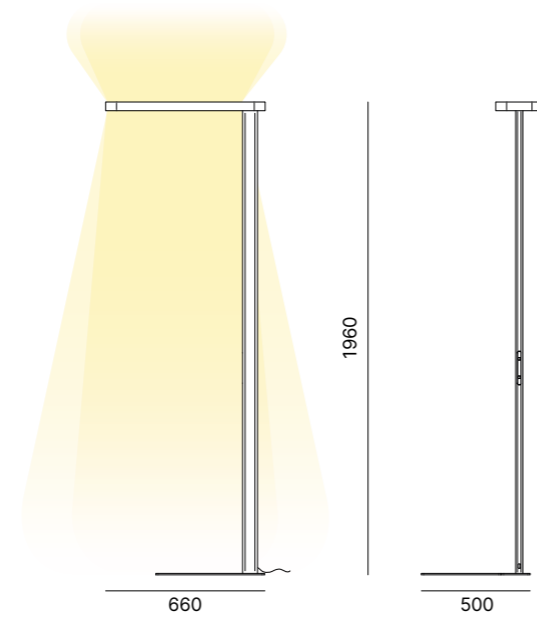

FLOOR LAMP
Floor lamp in powder coated aluminium.
Lampada da terra in alluminio verniciato.

More 8	More 12	More 16
64W LED	94W LED	124W LED
8000 lm	12000 lm	16000 lm
110-240V	110-240V	110-240V
3000K	3000K	3000K
CRI90	CRI90	CRI90
Touch Dimm	Touch Dimm	Touch Dimm

CE IP20 LED 24V MacAdam Step 3