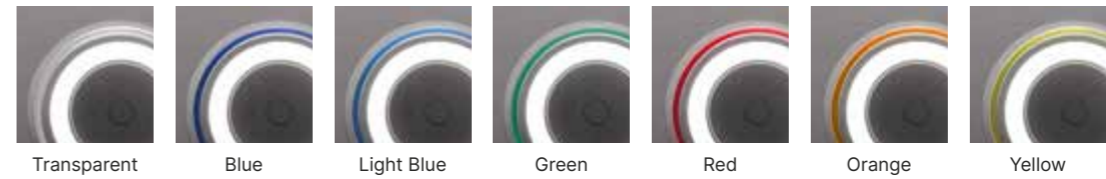

FINISH OPTIONS
FINITURE

FRAME FINISH OPTIONS
FINITURE STRUTTURA

Matt
Black