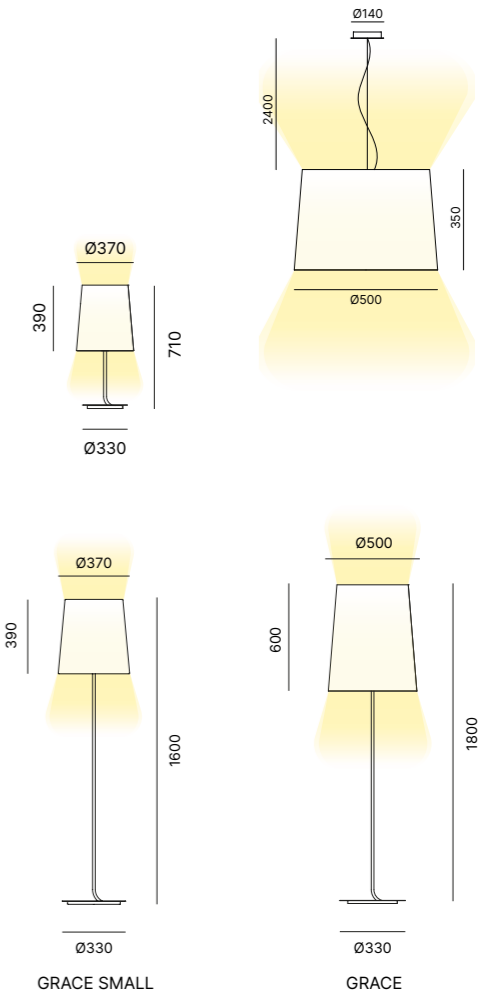

PENDANT LAMP

Pendant lamp with blown glass diffuser.
Powder coated metal stem and ceiling rose.
Lampada a sospensione con diffusore in vetro soffiato.
Asta e rosone in metallo verniciato.

MAX 1XE27 100W
220-240V
T/fase

CE IP20

LAMP FINISH OPTIONS
FINITURE LAMPADA

CEILING ROSE
ROSONE

TABLE LAMP - FLOOR LAMP

Powder coated metal frame, linen or cotton shade.
Stelo in metallo verniciato, paralume in lino o cotone.

PENDANT LAMP

Pendant lamp with linen or cotton shade.
Lampada a sospensione con paralume in lino o cotone.

TABLE LAMP

MAX 1XE27 100W
220-240V
ON-OFF | Dimmer

FLOOR LAMP

Grace small	Grace
MAX 1XE27 100W	MAX 3XE27 60W
220-240V	220-240V
ON-OFF | Dimmer	ON-OFF | Dimmer

PENDANT LAMP

MAX 3XE27 60W
220-240V
T/fase

CE IP20

SHADE FINISH OPTIONS
FINITURE PARALUME

TABLE - FLOOR - PENDANT

CEILING ROSE
ROSONE

PENDANT

FRAME FINISH OPTIONS
FINITURE STRUTTURA

TABLE FLOOR