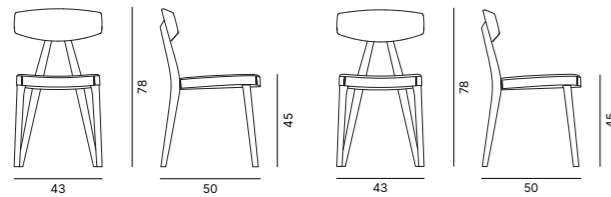

FRAME FINISH OPTIONS
FINITURE DISPONIBILI STRUTTURA

SOLID ASH WOOD
FRASSINO MASSELLO

BACK & SEAT FINISH OPTIONS
FINITURE DISPONIBILI SEDILE E SCHIENALE

SOLID ASH WOOD
FRASSINO MASSELLO

SEAT FINISH OPTIONS
FINITURE DISPONIBILI SEDILE

FABRICS AND LEATHERS
TESSUTI E PELLI