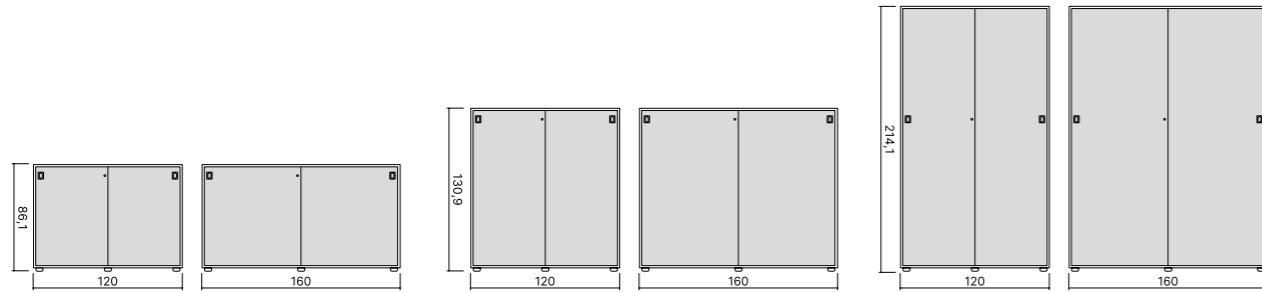

SLIDING DOORS STORAGE

General Selection

**CARCASS AND DOORS FINISH OPTIONS
FINITURE DISPONIBILI ANTE E SCOCCA**

MELAMINE
MELAMINICO