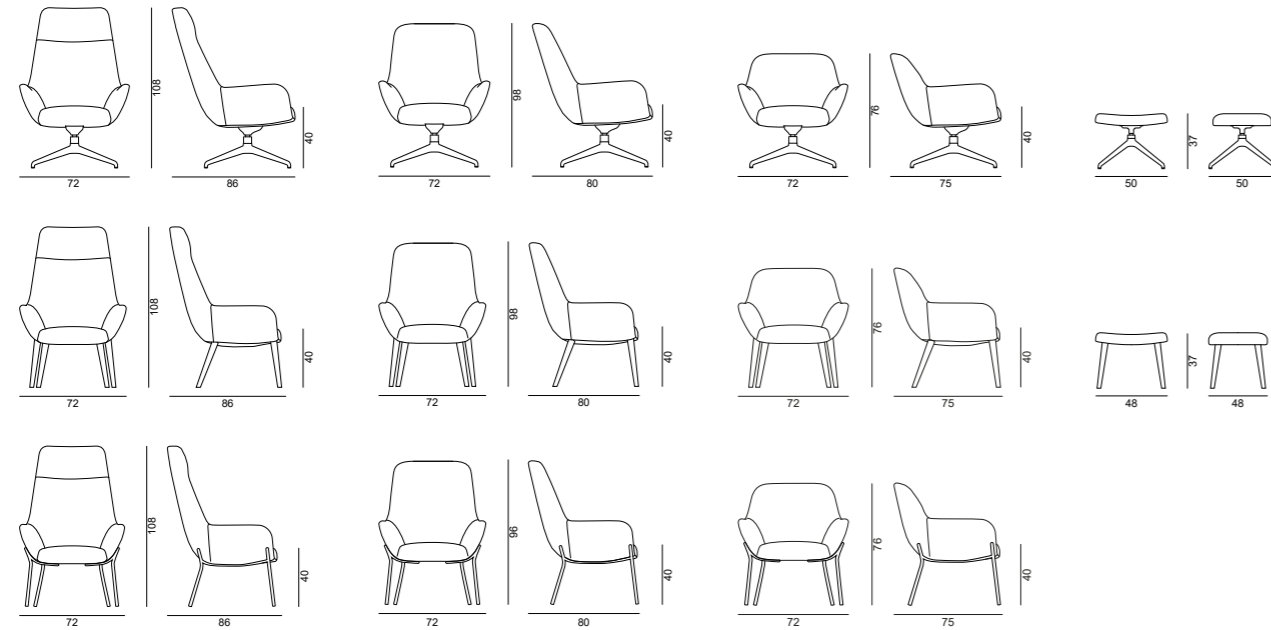

POLYMERS
PLASTICHE

FABRICS AND LEATHERS
TESSUTI E PELLI

Soft Seating

CITY LOUNGE

BASE FINISH OPTIONS
FINITURE DISPONIBILI BASE

METAL
METALLO

SOLID ASH WOOD
FRASSINO MASSELLO

UPHOLSTERY
RIVESTIMENTI