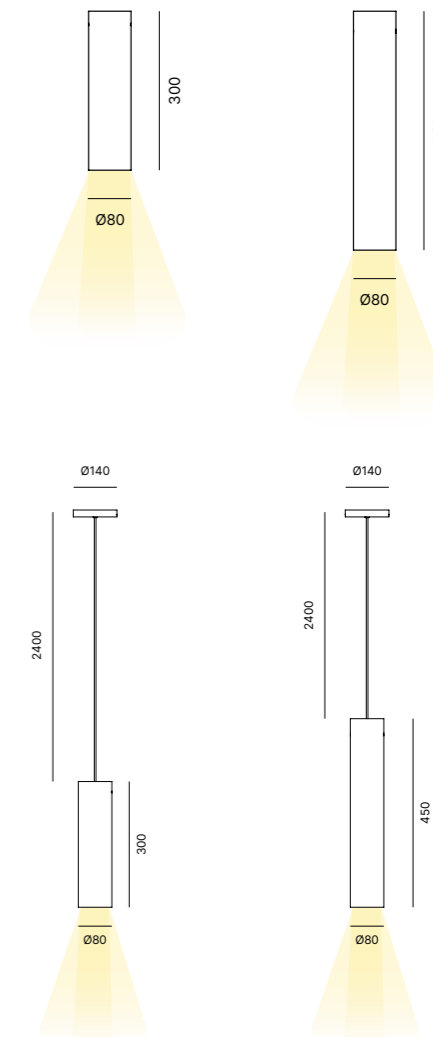

PENDANT LAMP

Pendant lamp in powder coated aluminium.
Matt methacrylate diffuser.
Lampada a sospensione in alluminio verniciato.
Diffusore in metacrilato opalino.

35,2W LED
3000K
CRI90
ON-OFF | All in one

CE IP20 LED 24V 4400lm MacAdam Step 3

LAMP FINISH OPTIONS
FINITURE LAMPADA

396

DIFFUSER
DIFFUSORE

PMMA

PENDANT LAMP - WALL LAMP

Lamp in powder coated aluminium.
Lampada in alluminio verniciato.

6,3W LED
220-240V
2700K
CRI90
T/fase | DALI/Push dimm

CE IP20 LED 45-60° 500lm MacAdam Step 3

SHADE FINISH OPTIONS
FINITURE PARALUME

CEILING ROSE
ROSONE

REFLECTOR FINISH OPTIONS
FINITURE RIFLETTORE

397